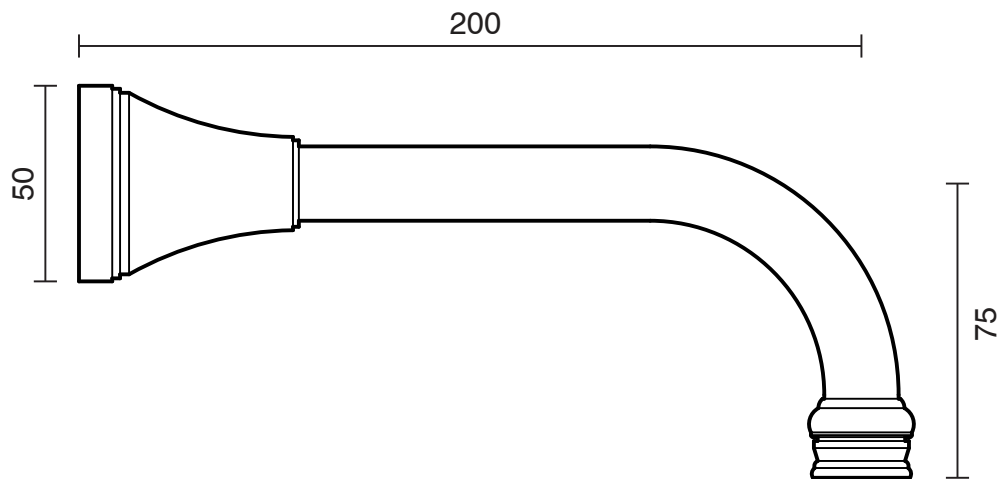

KADO

Kado Era Wall Bath Outlet 200mm Chrome

9507581

SPECIFICATIONS

Recommended Use	Domestic, Hotel & Commercial
Colour	Chrome
Finish	Polished
Material	DR Brass
Recommended Pressure Range	150 - 500 kPa
Maximum Continuous Working Temperature	80 deg C
Suitable for Storage Tank Hot Water	Yes
Suitable for Continuous Flow Hot Water	Yes
Suitable for Gravity Feed Hot Water	No

WARRANTY

Warranty - Domestic Use	10 Years
Spare Parts & Labour	12 Months

Please refer to Warranty Page for full Terms and Conditions

Dimensions are nominal measurements only.

CLEANING RECOMMENDATIONS:

We recommend the use of soapy water or approved cleaners. This product should not be cleaned with abrasive materials. Damage caused by any improper treatment is not covered by the product warranty. Refer to Warranty Conditions

Disclaimer: Products in this specification manual must by regulation be installed by licensed and registered trade people. The manufacturer/distributor reserves the right to vary specifications or delete models from their range without prior notification. Dimensions are nominal measurements only. Dimensions and set-outs listed are correct at time of publication however the manufacturer/distributor takes no responsibility for printing errors.

Published 06/04/2022

To see the complete Kado range go to www.reece.com.au

WaterMark
AS/NZS 3718
WM-022967