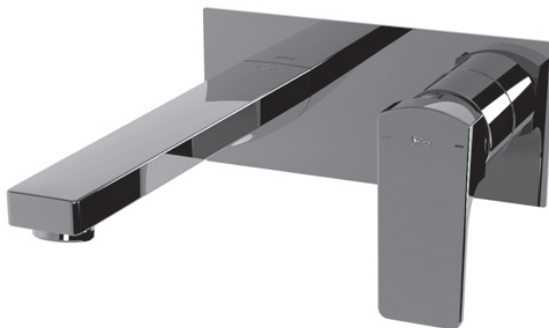

Installation Instructions

Roca

Roca Escuadra Wall Basin Mixer Set

A525220903 (9507532)

A5A3L20C0A (9507534)

A5A3L20C0A

- 1 - AG0001907R
- 2 - AG0142300R
- 3 - AG0141207R
- 4 - AG0142100R
- 5 - AG0143200R
- 6 - AG0110900R
- 7 - AG0016200R