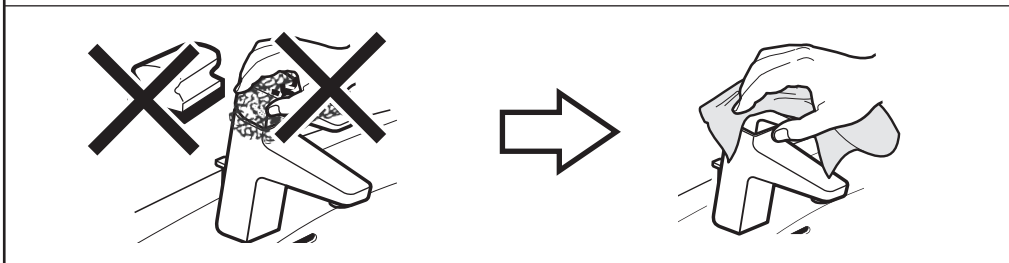

Installation Instructions

Roca

Roca Escuadra Wall Basin Mixer Set

A525220903 (9507532)

A5A3L20C0A (9507534)

A5A3L20C0A

- 1 - AG0001907R
- 2 - AG0142300R
- 3 - AG0141207R
- 4 - AG0142100R
- 5 - AG0143200R
- 6 - AG0110900R
- 7 - AG0016200R