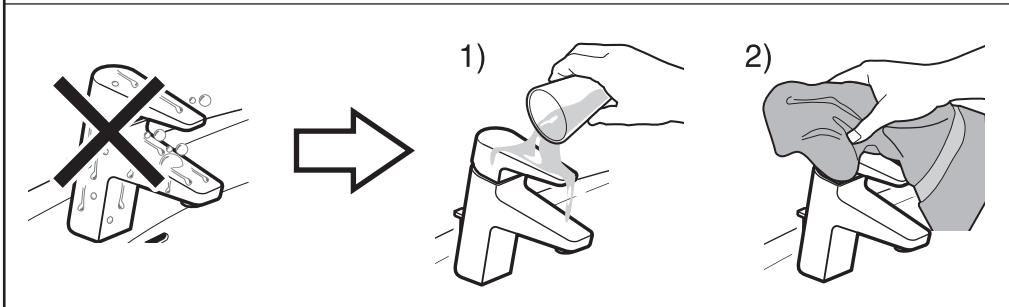

Installation Instructions

Roca

Roca Escuadra Wall Basin Mixer Set

A525220903 (9507532)

A5A3L20C0A (9507534)

A5A3L20C0A

- 1 - AG0001907R
- 2 - AG0142300R
- 3 - AG0141207R
- 4 - AG0142100R
- 5 - AG0143200R
- 6 - AG0110900R
- 7 - AG0016200R