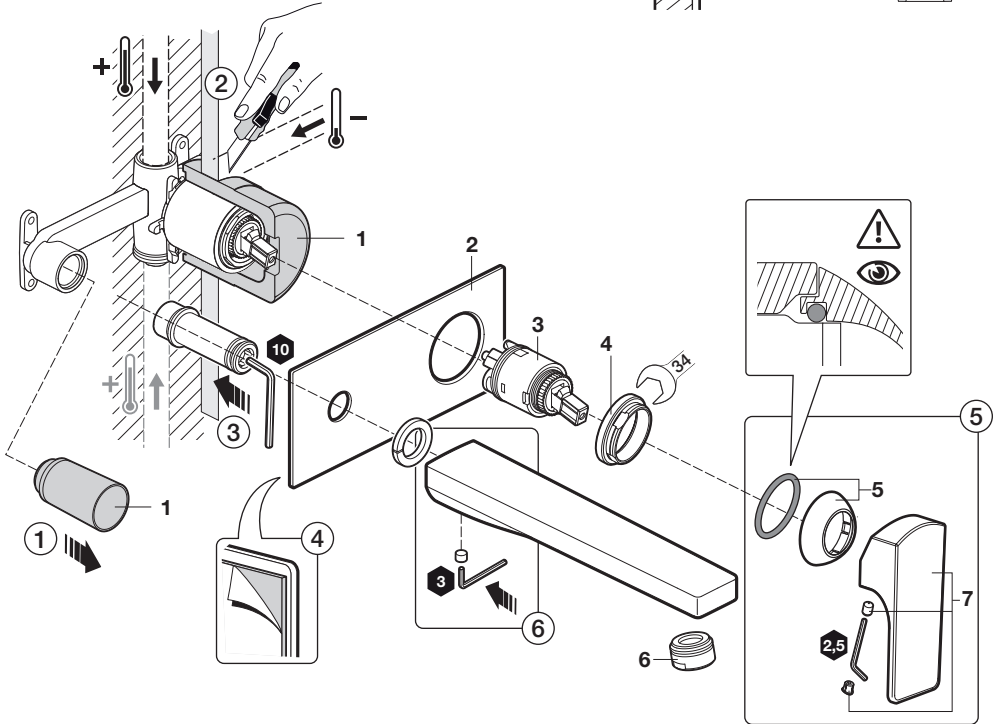

Installation Instructions

Roca

Roca Escuadra Wall Basin Mixer Set

A525220903 (9507532)

A5A3L20C0A (9507534)

A5A3L20C0A

- 1 - AG0001907R
- 2 - AG0142300R
- 3 - AG0141207R
- 4 - AG0142100R
- 5 - AG0143200R
- 6 - AG0110900R
- 7 - AG0016200R