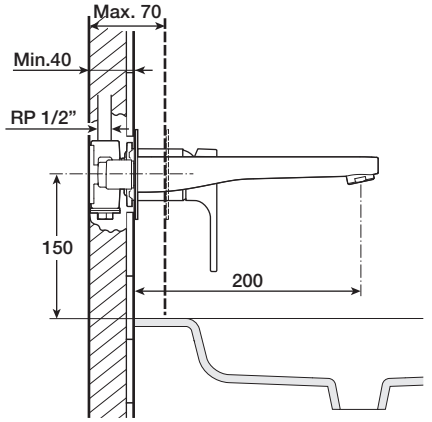

Installation Instructions

Roca

Roca Escuadra Wall Basin Mixer Set

A525220903 (9507532)

A5A3L20C0A (9507534)

A5A3L20C0A

- 1 - AG0001907R
- 2 - AG0142300R
- 3 - AG0141207R
- 4 - AG0142100R
- 5 - AG0143200R
- 6 - AG0110900R
- 7 - AG0016200R