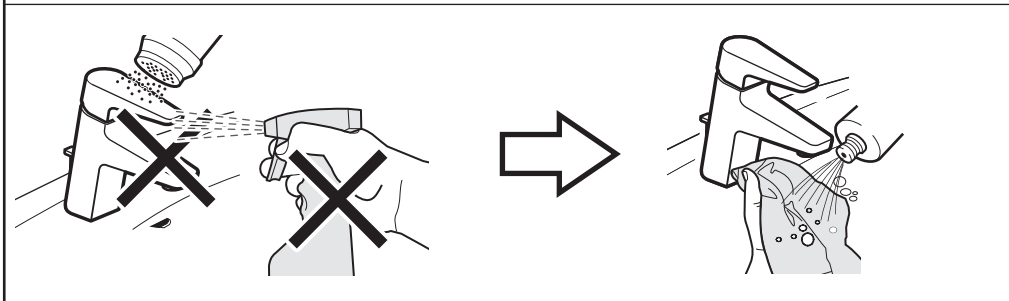

Installation Instructions

Roca

Roca Escuadra Wall Basin Mixer Set

A525220903 (9507532)

A5A3L20C0A (9507534)

A5A3L20C0A

- 1 - AG0001907R
- 2 - AG0142300R
- 3 - AG0141207R
- 4 - AG0142100R
- 5 - AG0143200R
- 6 - AG0110900R
- 7 - AG0016200R