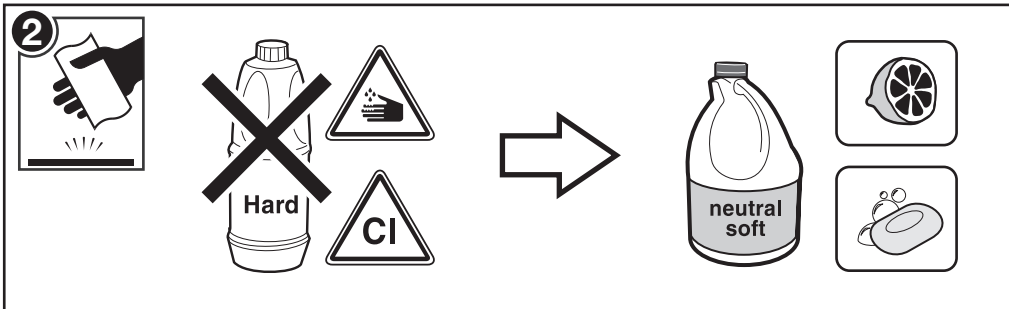

Installation Instructions

Roca

Roca Escuadra Wall Basin Mixer Set

A525220903 (9507532)

A5A3L20C0A (9507534)

A5A3L20C0A

- 1 - AG0001907R
- 2 - AG0142300R
- 3 - AG0141207R
- 4 - AG0142100R
- 5 - AG0143200R
- 6 - AG0110900R
- 7 - AG0016200R