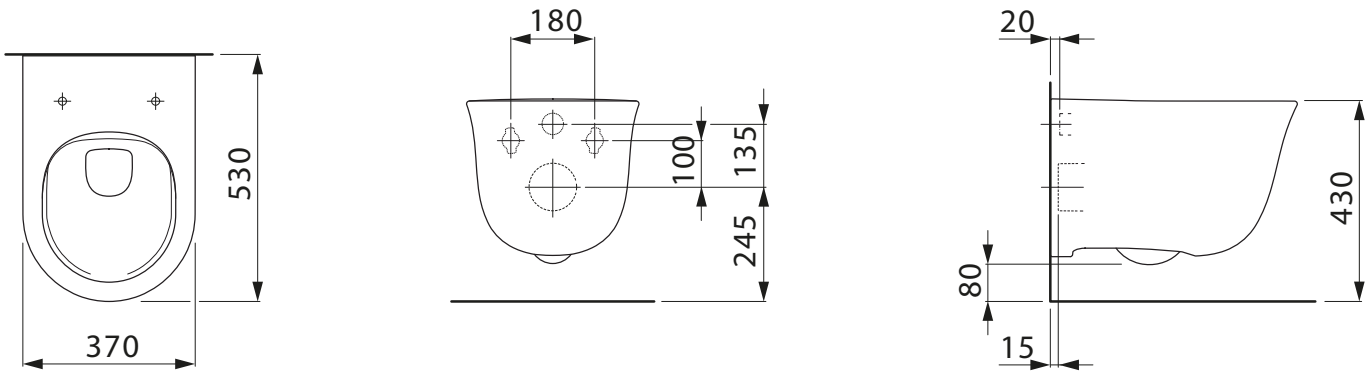

Laufen The New Classic Rimless Wall Hung Pan Only White (4 Star)

INSTALLATION INSTRUCTIONS

CLEANING RECOMMENDATIONS:

We recommend the use of soapy water or approved cleaners.

This product should not be cleaned with abrasive materials.

Damage caused by any improper treatment is not covered by the product warranty - refer to Warranty document.

Please ensure a copy of the installation instructions is left with the end user for future reference.

Published 11/09/2020