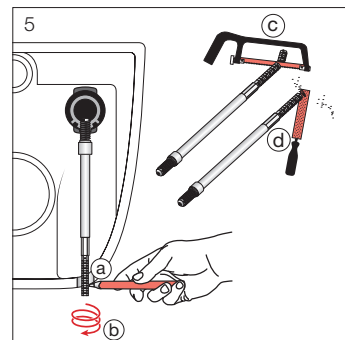

Published 11/09/2020

Laufen The New Classic Rimless Wall Hung Pan Only White (4 Star)

INSTALLATION INSTRUCTIONS

LAUFEN

8.9282.7.000.000.1

DE/FR/IT/EN/ES/NL/CS/LT/PL/HU/RU/BG

Please ensure a copy of the installation instructions is left with the end user for future reference.