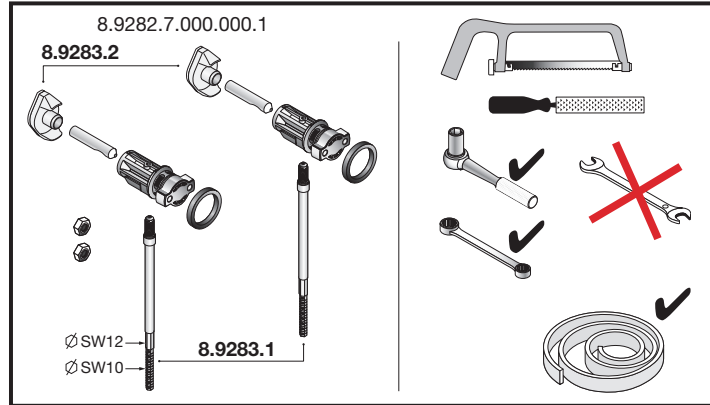

Published 11/09/2020

Laufen The New Classic Rimless Wall Hung Pan Only White (4 Star)

INSTALLATION INSTRUCTIONS

LAUFEN

8.9282.7.000.000.1

DE/FR/IT/EN/ES/NL/CS/LT/PL/HU/RU/BG

Please ensure a copy of the installation instructions is left with the end user for future reference.