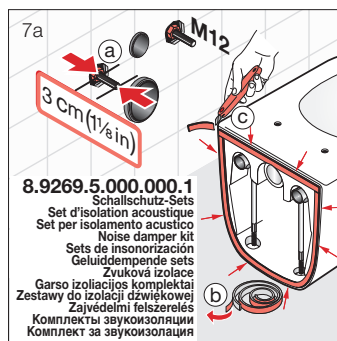

Published 11/09/2020

Laufen The New Classic Rimless Wall Hung Pan Only White (4 Star)

INSTALLATION INSTRUCTIONS

LAUFEN

8.9282.7.000.000.1

DE/FR/IT/EN/ES/NL/CS/LT/PL/HU/RU/BG

Please ensure a copy of the installation instructions is left with the end user for future reference.