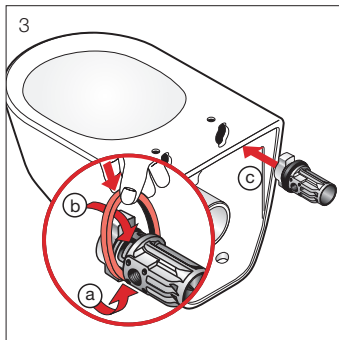

Published 11/09/2020

Laufen The New Classic Rimless Wall Hung Pan Only White (4 Star)

INSTALLATION INSTRUCTIONS

LAUFEN

8.9282.7.000.000.1

DE/FR/IT/EN/ES/NL/CS/LT/PL/HU/RU/BG

Please ensure a copy of the installation instructions is left with the end user for future reference.