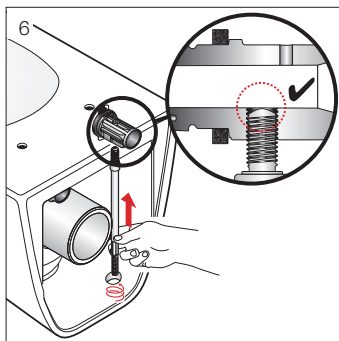

Published 11/09/2020

Laufen The New Classic Rimless Wall Hung Pan Only White (4 Star)

INSTALLATION INSTRUCTIONS

LAUFEN

8.9282.7.000.000.1

DE/FR/IT/EN/ES/NL/CS/LT/PL/HU/RU/BG

Please ensure a copy of the installation instructions is left with the end user for future reference.