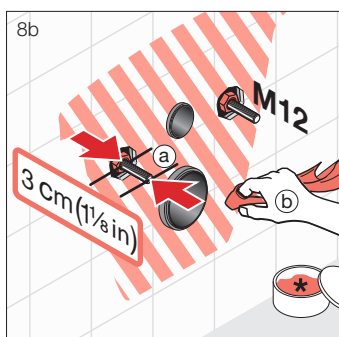

Laufen The New Classic Rimless Wall Hung Pan Only White (4 Star)

INSTALLATION INSTRUCTIONS

- Schmierseife   * Jabón líquido   * Mydło w płynie
- Savon noir   * Zachte zeep   * Kénőszappan
- Sapone liquido   * Tekuté mýdlo   * Жидкое мыло
- Liquid-soap   * Skystas muilas   * Течност-сапун

8.9461.4.000.000.1

Ausgleichsmasse 5 -10 mm dick auftragen
Appliquer une couche de mastic de
5 -10 mm d'épaisseur
Applicare uno strato di mastice spessore
5 -10 mm
Apply a 5 -10 mm thick layer of packing paste
Aplicar una capa de compensación de
5 -10 mm de grosor
Breng de egaliseerpasta aan in lagen van
5 -10 mm dik
Vyrovnávací hmotu naneste ve vrstvách o tloušťce
5 -10 mm
Lyginimo masę tepkite 5 -10 mm storii
Nałożyć masę wyrównującą o grubości 5 -10 mm
A kiegyenítőanyagot 5 -10 mm vastagon kell
felhordani
Толщина слоя нанесённой компенсационной
массы должна составлять 5 -10 мм
Нанесете изравнителната маса Бауфикс като
слой с дебелина от 5 -10 мм