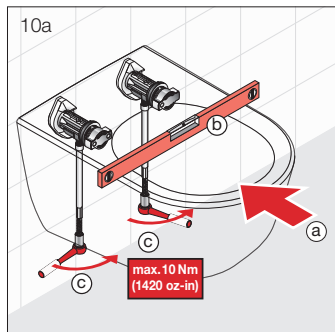

Laufen The New Classic Rimless Wall Hung Pan Only White (4 Star)

INSTALLATION INSTRUCTIONS

- Schmierseife   * Jabón líquido   * Mydło w płynie
- Savon noir   * Zachte zeep   * Kénőszappan
- Sapone liquido   * Tekuté mýdlo   * Жидкое мыло
- Liquid-soap   * Skystas muilas   * Течност-сапун

8.9461.4.000.000.1

Ausgleichsmasse 5 -10 mm dick auftragen
Appliquer une couche de mastic de
5 -10 mm d'épaisseur
Applicare uno strato di mastice spessore
5 -10 mm
Apply a 5 -10 mm thick layer of packing paste
Aplicar una capa de compensación de
5 -10 mm de grosor
Breng de egaliseerpasta aan in lagen van
5 -10 mm dik
Vyrovnávací hmotu naneste ve vrstvách o tloušťce
5 -10 mm
Lyginimo masę tepkite 5 -10 mm storii
Nałożyć masę wyrównującą o grubości 5 -10 mm
A kiegyenítőanyagot 5 -10 mm vastagon kell
felhordani
Толщина слоя нанесённой компенсационной
массы должна составлять 5 -10 мм
Нанесете изравнителната маса Бауфикс като
слой с дебелина от 5 -10 мм