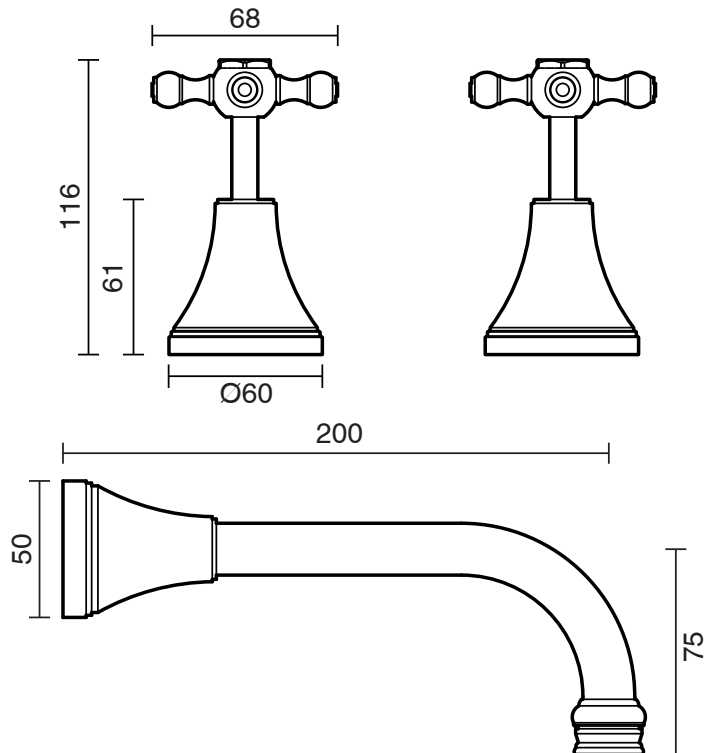

## Kado Era Wall Bath Set 200mm Cross Handles Brass Gold

9507584

SPECIFICATIONS	
Recommended Use	Domestic, Hotel & Commercial
Colour	Brass Gold
Finish	Polished
Material	DR Brass
Recommended Pressure Range	150 - 500 kPa
Maximum Continuous Working Temperature	80 deg C
Suitable for Storage Tank Hot Water	Yes
Suitable for Continuous Flow Hot Water	Yes
Suitable for Gravity Feed Hot Water	No
WARRANTY	
Warranty - Domestic Use	10 Years
Spare Parts & Labour	12 Months
<i>Please refer to Warranty Page for full Terms and Conditions</i>	

Dimensions are nominal measurements only.