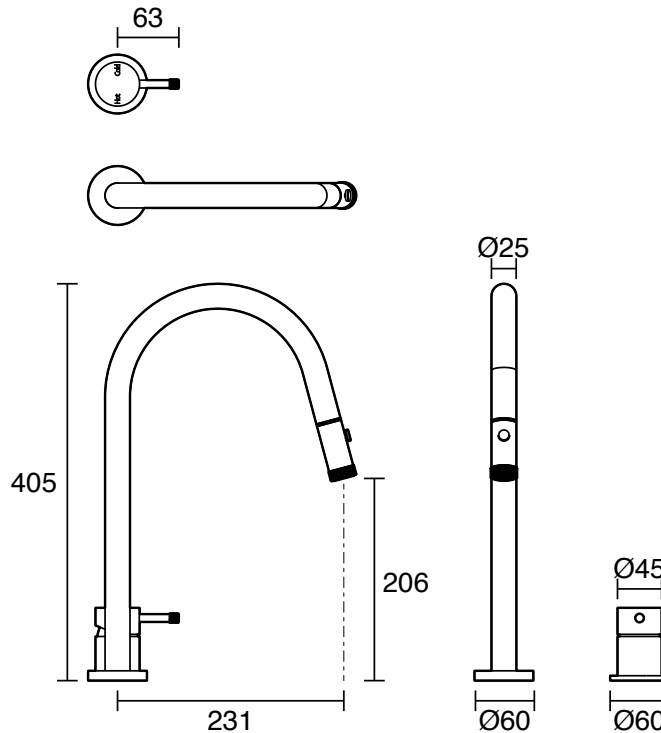

SUSSEX

Sussex Scala Nova Hob Sink Mixer Set Pull Out Spray PVD Brushed Bronze (5 Star) Lead Free

43572

SPECIFICATIONS	
Recommended Use	Residential;Commercial
Colour Finish	Brushed Bronze
Primary Material	Lead Free Brass
Recommended Pressure Range	150 - 500 kPa as per AS3500
Max Continuous Working Temperature (deg C)	65
Min Continuous Working Temperature (deg C)	1
WARRANTY	
Residential Use (Years)	40
Commercial Use (Years)	10
<i>Please refer to Sussex Warranty page for full Terms and Conditions</i>	

Disclaimer: Products in this specification manual must by regulation be installed by licensed and registered trade people. The manufacturer/distributor reserves the right to vary specifications or delete models from their range without prior notification. Dimensions are nominal measurements only. Dimensions and set-outs listed are correct at time of publication however the manufacturer/distributor takes no responsibility for printing errors.