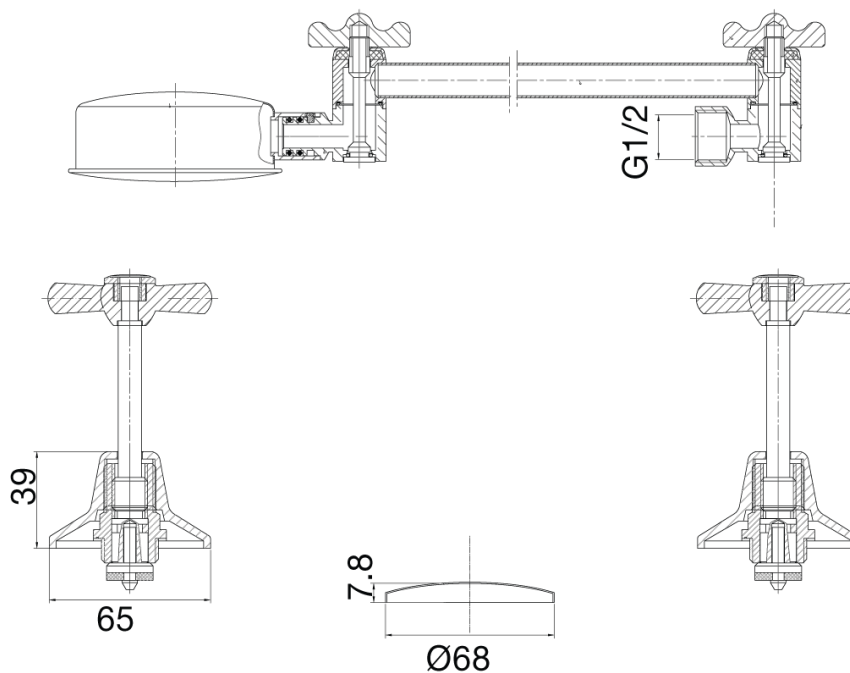

## Posh Bristol Shower Set Ivory / Chrome (3 Star)

2205925

SPECIFICATIONS	
Recommended Use	Domestic;Hotel;Commercial
Colour Finish	Ivory;Chrome
Primary Material	DR Brass
Recommended Pressure Range	150 - 500 kPa as per AS3500
Max Continuous Working Temperature (deg C)	80
Min Continuous Working Temperature (deg C)	5
Hot Water Unit Suitability	Storage Tank;Continuous Flow
WARRANTY	
Warranty - Domestic Use (Years)	10
Spare Parts & Labour (Years)	1
<i>Please refer to Warranty Page for full Terms and Conditions</i>	

Dimensions are nominal measurements only.