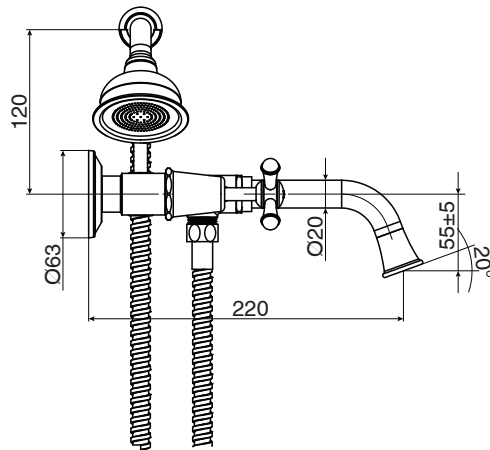

Posh

Posh Canterbury Wall Mounted Telephone Bath/Shower Set (3*)

SPECIFICATIONS

Recommended Use	Domestic, hotel and commercial
Colour	Chrome
Colour Availability	Chrome, Brass Gold
Material	Brass - DR
Recommended Pressure Range	150 - 500 kPa
Max Continuous Working Pressure	500 kPa
Max Continuous Working Temperature	80 deg C
Suitable for Storage Tank Hot Water	Yes
Suitable for Continuous Flow Hot Water	Yes
Suitable for Gravity Feed Hot Water	No

WARRANTY

Warranty - Domestic Use	10 Years
Spare Parts & Labour	12 Months

Please refer to Warranty Page for full Terms and Conditions

Dimensions are nominal measurements only.

CLEANING RECOMMENDATIONS:

We recommend the use of soapy water or approved cleaners. This product should not be cleaned with abrasive materials. Damage caused by any improper treatment is not covered by the product warranty. Refer to Warranty Conditions

Disclaimer: Products in this specification manual must by regulation be installed by licensed and registered trade people. The manufacturer/distributor reserves the right to vary specifications or delete models from their range without prior notification. Dimensions are nominal measurements only. Dimensions and set-outs listed are correct at time of publication however the manufacturer/distributor takes no responsibility for printing errors.

Published 01/05/2018

To see the complete Posh range go to www.reece.com.au/bathrooms