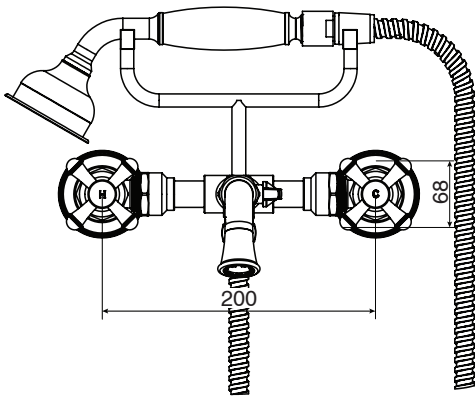

Posh

Posh Canterbury Wall Mounted Telephone Bath/Shower Set (3*)

SPECIFICATIONS

Recommended Use	Domestic, hotel and commercial
Colour	Chrome
Colour Availability	Chrome, Brass Gold
Material	Brass - DR
Recommended Pressure Range	150 - 500 kPa
Max Continuous Working Pressure	500 kPa
Max Continuous Working Temperature	80 deg C
Suitable for Storage Tank Hot Water	Yes
Suitable for Continuous Flow Hot Water	Yes
Suitable for Gravity Feed Hot Water	No

WARRANTY

Warranty - Domestic Use	10 Years
Spare Parts & Labour	12 Months

Please refer to Warranty Page for full Terms and Conditions

Dimensions are nominal measurements only.

CLEANING RECOMMENDATIONS:

We recommend the use of soapy water or approved cleaners. This product should not be cleaned with abrasive materials. Damage caused by any improper treatment is not covered by the product warranty. Refer to Warranty Conditions

Disclaimer: Products in this specification manual must by regulation be installed by licensed and registered trade people. The manufacturer/distributor reserves the right to vary specifications or delete models from their range without prior notification. Dimensions are nominal measurements only. Dimensions and set-outs listed are correct at time of publication however the manufacturer/distributor takes no responsibility for printing errors.

Published 01/05/2018

To see the complete Posh range go to www.reece.com.au/bathrooms