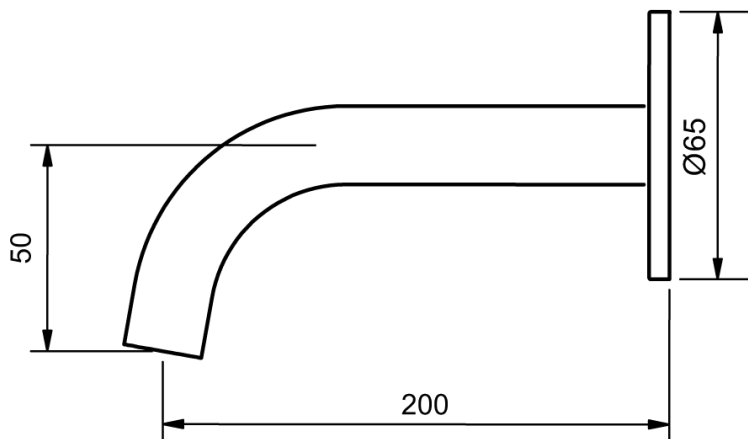

Milli Exo Wall Basin Outlet Only 200mm Brushed Gold (4 Star)

2264783

SPECIFICATIONS

Recommended Use	Domestic, Hotel & Commercial
Colour	Brushed Gold
Finish	Brushed
Body Material	Electroplated Brass
Recommended Pressure Range	150 - 500 kPa
Maximum Continuous Working Temperature	80 deg C
Suitable for Storage Tank Hot Water	Yes
Suitable for Continuous Flow Hot Water	Yes
Suitable for Gravity Feed Hot Water	No

WARRANTY

Warranty - Domestic Use	15 Years
Spare Parts & Labour	12 Months

Please refer to Warranty Page for full Terms and Conditions