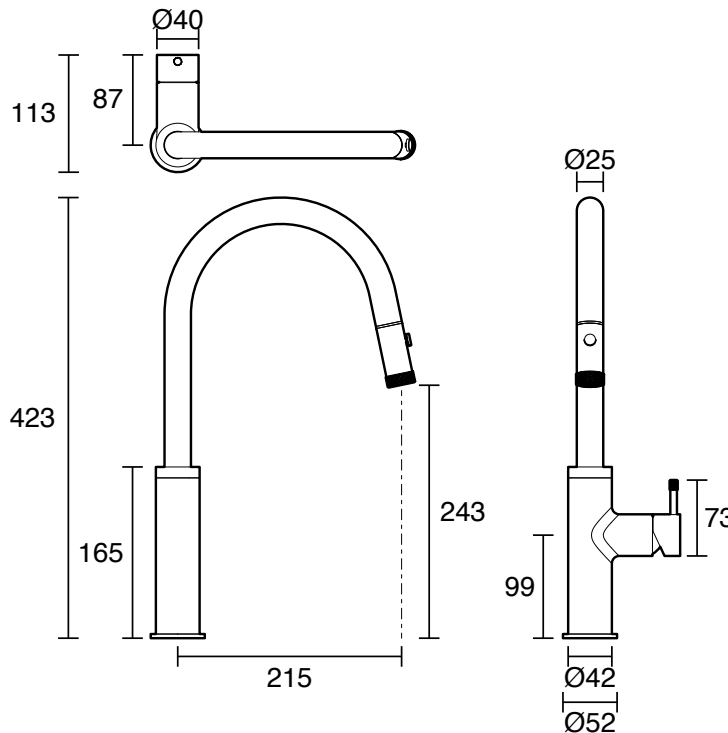

## Sussex Scala Nova Sink Mixer Pull Out Spray PVD Brushed Gunmetal (5 Star) Lead Free

43179

SPECIFICATIONS	
Recommended Use	Residential;Commercial
Colour Finish	Brushed Gunmetal
Primary Material	Lead Free Brass
Recommended Pressure Range	150 - 500 kPa as per AS3500
Max Continuous Working Temperature (deg C)	65
Min Continuous Working Temperature (deg C)	1
WARRANTY	
Residential Use (Years)	40
Commercial Use (Years)	10
<i>Please refer to Sussex Warranty page for full Terms and Conditions</i>	

Dimensions are nominal measurements only.