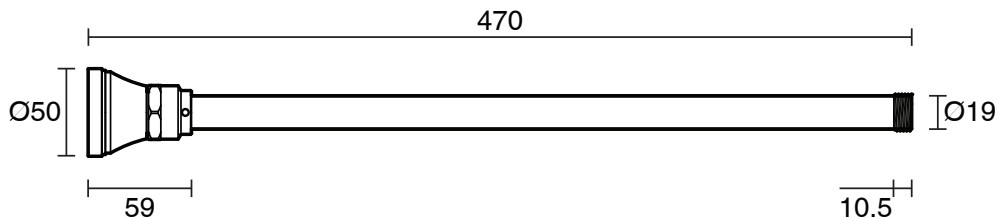

KADO

Kado Era Ceiling Shower Arm 470mm Matte Black (4 Star)

4200392

SPECIFICATIONS	
Recommended Use	Domestic, Hotel & Commercial
Colour	Matte Black
Finish	Matte
Material	DR Brass
Recommended Pressure Range	150 - 500 kPa
Maximum Continuous Working Temperature	80 deg C
Suitable for Storage Tank Hot Water	Yes
Suitable for Continuous Flow Hot Water	Yes
Suitable for Gravity Feed Hot Water	No
WARRANTY	
Warranty - Domestic Use	10 Years
Spare Parts & Labour	12 Months
<i>Please refer to Warranty Page for full Terms and Conditions</i>	