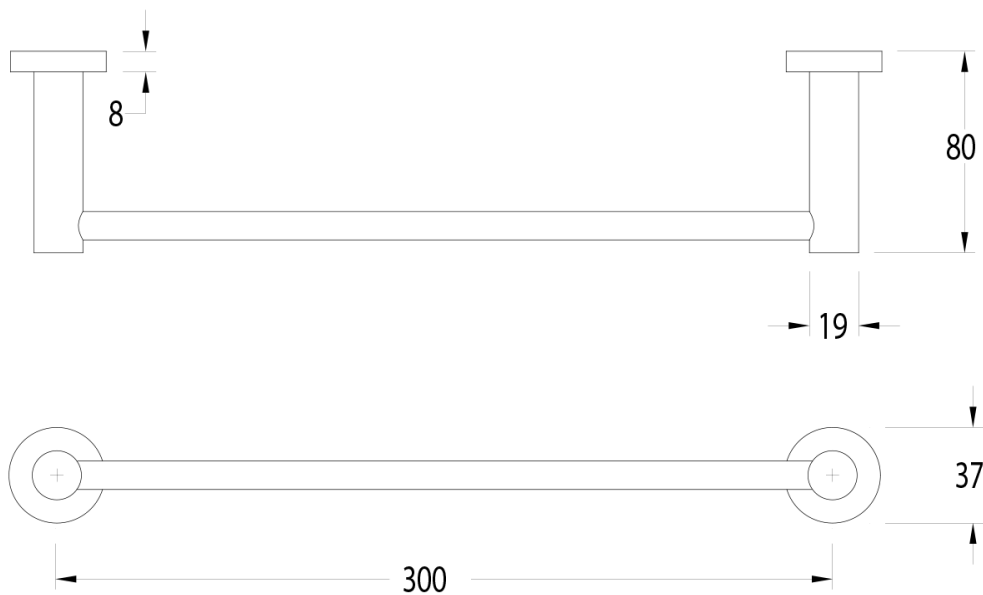

Milli Mood Edit Guest Towel Rail 300mm PVD Matte Black

9511408

SPECIFICATIONS

Recommended Use	Domestic, Hotel & Commercial
Colour	Matte Black
Material	DR Brass

WARRANTY

Replacement Only - Domestic Use 15 Years

Please refer to Warranty Page for full Terms and Conditions

Dimensions are nominal measurements only.

CLEANING RECOMMENDATIONS:

We recommend the use of soapy water or approved cleaners. This product should not be cleaned with abrasive materials. Damage caused by any improper treatment is not covered by the product warranty. Refer to Warranty Conditions

Disclaimer: Products in this specification manual must by regulation be installed by licensed and registered trade people. The manufacturer/distributor reserves the right to vary specifications or delete models from their range without prior notification. Dimensions are nominal measurements only. Dimensions and set-outs listed are correct at time of publication however the manufacturer/distributor takes no responsibility for printing errors.

Published 28/03/2022

To see the complete Milli range go to www.reece.com.au