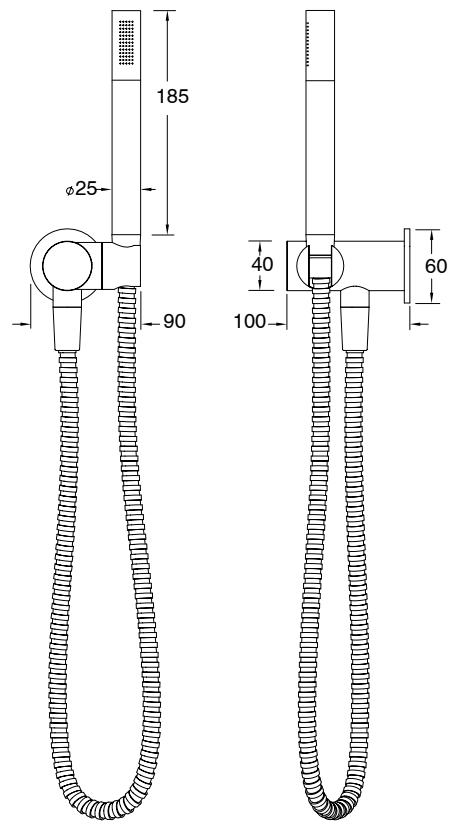

Milli Pure Microphone Hand Shower with Swivel Bracket Chrome (3 star)

4202258

SPECIFICATIONS

Recommended Use	Domestic, Hotel & Commercial
Colour	Chrome
Material	DR Brass
Recommended Pressure Range	300 - 500 kPa
Maximum Continuous Working Pressure	500 kPa
Maximum Continuous Working Temperature	65 deg C
Suitable for Storage Tank Hot Water	Yes
Suitable for Continuous Flow Hot Water	Yes
Suitable for Gravity Feed Hot Water	No

WARRANTY

Warranty - Domestic Use	15 Years
Spare Parts & Labour	12 Months

Please refer to Warranty Page for full Terms and Conditions

Dimensions are nominal measurements only.

CLEANING RECOMMENDATIONS:

We recommend the use of soapy water or approved cleaners. This product should not be cleaned with abrasive materials. Damage caused by any improper treatment is not covered by the product warranty. Refer to Warranty Conditions

Disclaimer: Products in this specification manual must by regulation be installed by licensed and registered trade people. The manufacturer/distributor reserves the right to vary specifications or delete models from their range without prior notification. Dimensions are nominal measurements only. Dimensions and set-outs listed are correct at time of publication however the manufacturer/distributor takes no responsibility for printing errors.

Published 23/09/2020

To see the complete Milli range go to www.reece.com.au/bathrooms