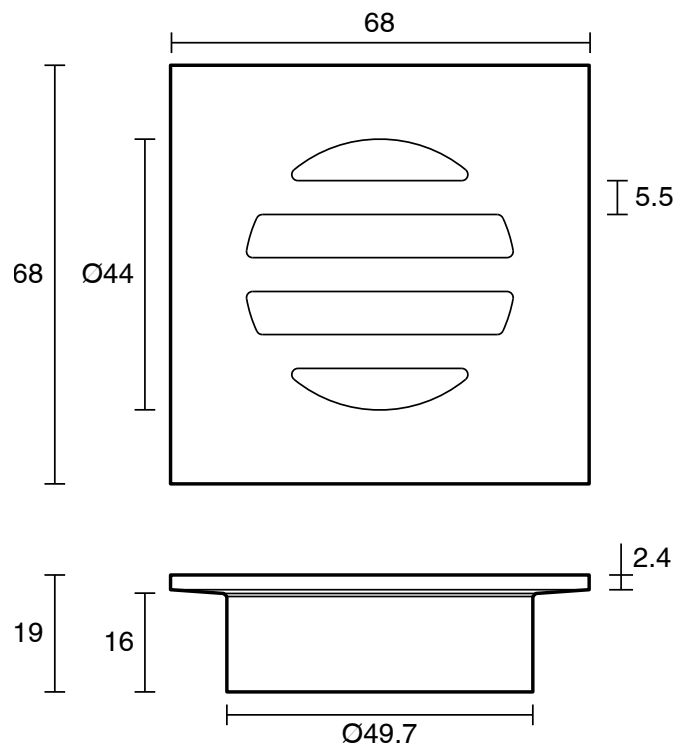

mizu

Mizu Drift Drop In Grate Square 50mm Brushed Gold

9512198

SPECIFICATIONS	
Recommended Use	Domestic, Hotel & Commercial
Material	Brass
Colour	Brushed Gold
Finish	Brushed
Waste Size	50 mm
WARRANTY	
Replacement Only - Domestic Use	12 Months
<i>Please refer to Warranty Page for full Terms and Conditions</i>	