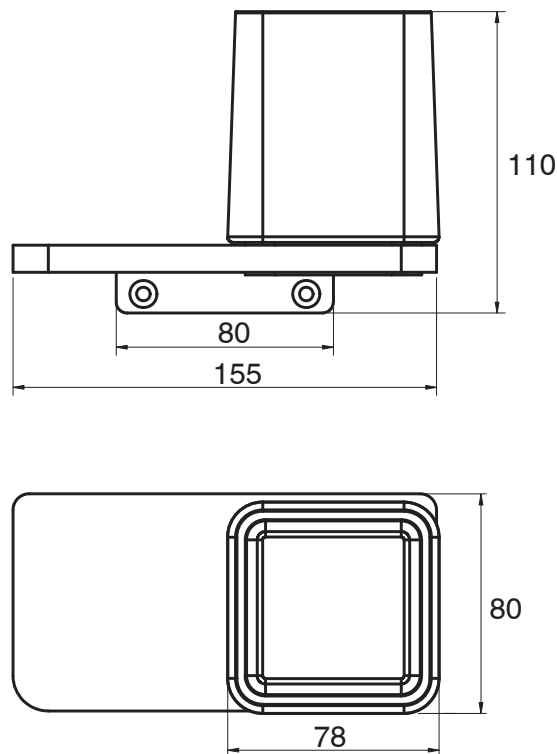

Milli Glance Wall Mount Tumbler with Shelf Black

9504294

SPECIFICATIONS

Recommended Use	Domestic, Hotel & Commercial
Colour	Matte Black / Glass

WARRANTY

Replacement Only - Domestic Use 15 Years

Please refer to Warranty Page for full Terms and Conditions

Disclaimer: Products in this specification manual must by regulation be installed by licensed and registered trade people. The manufacturer/distributor reserves the right to vary specifications or delete models from their range without prior notification. Dimensions are nominal measurements only. Dimensions and set-outs listed are correct at time of publication however the manufacturer/distributor takes no responsibility for printing errors.