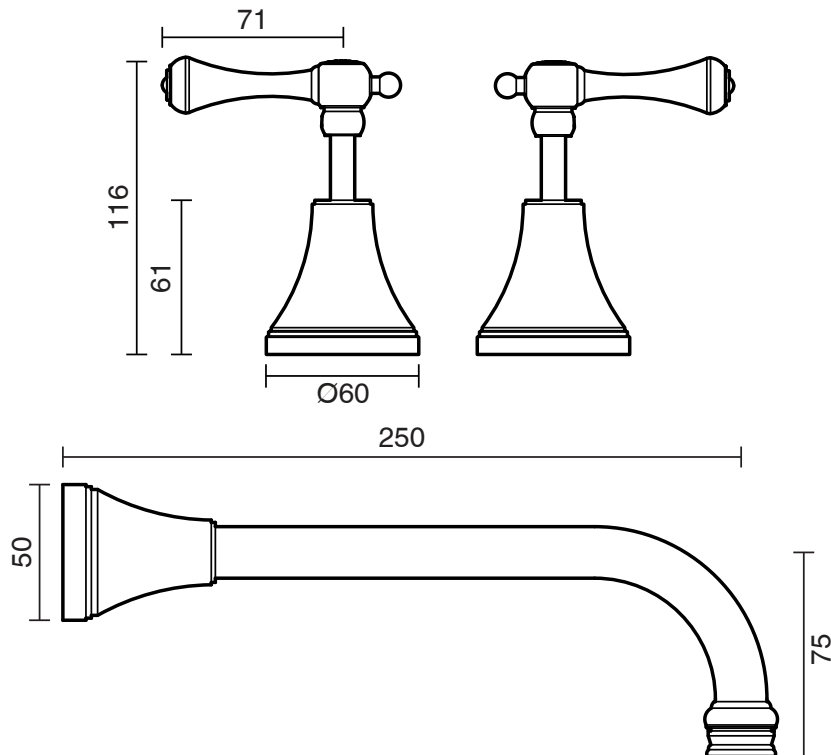

WARRANTY

Warranty - Domestic Use	10 Years
Spare Parts & Labour	12 Months

Please refer to Warranty Page for full Terms and Conditions