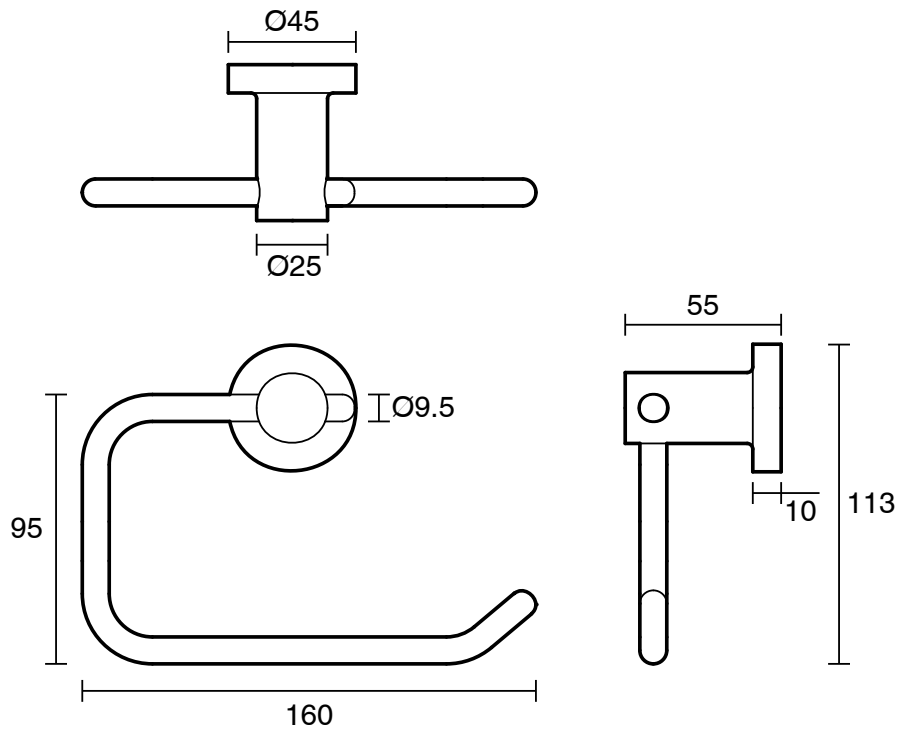

S U S S E X

Sussex Scala Toilet Roll Holder LUX PVD Brushed Oyster Nickel

2267058

| SPECIFICATIONS | |
|--|---------------------------|
| Recommended Use | Domestic;Hotel;Commercial |
| Colour Finish | Brushed Oyster Nickel |
| Primary Material | Brass |
| WARRANTY | |
| Replacement Only - Domestic Use (Years) | 15 |
| Parts Replacement Only (Years) | 15 |
| <i>Please refer to Warranty Page for full Terms and Conditions</i> | |

Disclaimer: Products in this specification manual must by regulation be installed by licensed and registered trade people. The manufacturer/distributor reserves the right to vary specifications or delete models from their range without prior notification. Dimensions are nominal measurements only. Dimensions and set-outs listed are correct at time of publication however the manufacturer/distributor takes no responsibility for printing errors.