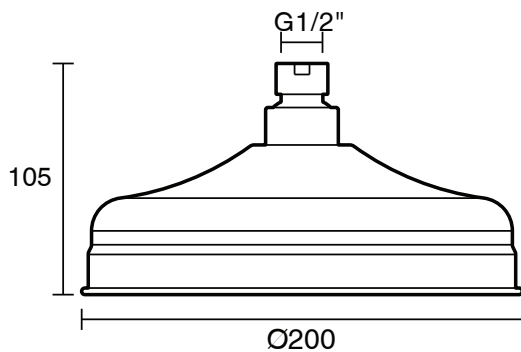

Milli Monument Edit Shower Rose Only 200mm Chrome (3 Star)

4204455

SPECIFICATIONS

Recommended Use	Domestic, Hotel & Commercial
Colour	Chrome
Finish	Polished
Material	DR Brass
Recommended Pressure Range	150 - 500 kPa
Maximum Continuous Working Temperature	80 deg C
Suitable for Storage Tank Hot Water	Yes
Suitable for Continuous Flow Hot Water	Yes
Suitable for Gravity Feed Hot Water	No

WARRANTY

Warranty - Domestic Use	15 Years
Spare Parts & Labour	12 Months

Please refer to Warranty Page for full Terms and Conditions