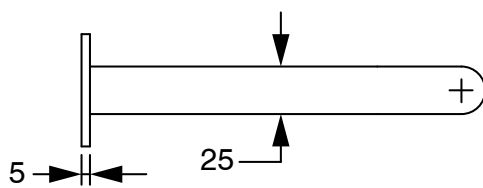

SUSSEX

Sussex Pure Progressive Wall Bath Mixer Tap System 200mm with Cirque Textured Handle PVD Brushed Gold 9510839

SPECIFICATIONS

Recommended Use	Residential;Commercial
Colour Finish	Brushed Gold
Primary Material	DR Brass
Recommended Pressure Range	150 - 500 kPa as per AS3500
Max Continuous Working Temperature (deg C)	65
Min Continuous Working Temperature (deg C)	1

WARRANTY

Residential Use (Years)	40
Commercial Use (Years)	10

Please refer to Sussex Warranty page for full Terms and Conditions

Dimensions are nominal measurements only.

CLEANING RECOMMENDATIONS:

We recommend the use of soapy water or approved cleaners. This product should not be cleaned with abrasive materials. Damage caused by any improper treatment is not covered by the product warranty. Refer to Warranty Conditions

Disclaimer: Products in this specification manual must by regulation be installed by licensed and registered trade people. The manufacturer/distributor reserves the right to vary specifications or delete models from their range without prior notification. Dimensions are nominal measurements only. Dimensions and set-outs listed are correct at time of publication however the manufacturer/distributor takes no responsibility for printing errors.

Published 01/04/2026

To see the complete Sussex range go to www.reece.com.au