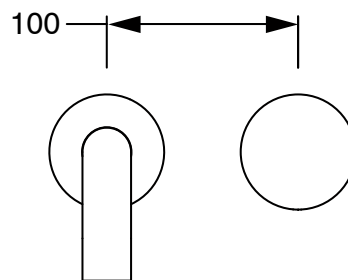

SUSSEX

Sussex Pure Progressive Wall Bath Mixer Tap System 200mm with Cirque Textured Handle PVD Brushed Gold 9510839

SPECIFICATIONS

Recommended Use	Residential;Commercial
Colour Finish	Brushed Gold
Primary Material	DR Brass
Recommended Pressure Range	150 - 500 kPa as per AS3500
Max Continuous Working Temperature (deg C)	65
Min Continuous Working Temperature (deg C)	1

WARRANTY

Residential Use (Years)	40
Commercial Use (Years)	10

Please refer to Sussex Warranty page for full Terms and Conditions

Dimensions are nominal measurements only.

CLEANING RECOMMENDATIONS:

We recommend the use of soapy water or approved cleaners. This product should not be cleaned with abrasive materials. Damage caused by any improper treatment is not covered by the product warranty. Refer to Warranty Conditions

Disclaimer: Products in this specification manual must by regulation be installed by licensed and registered trade people. The manufacturer/distributor reserves the right to vary specifications or delete models from their range without prior notification. Dimensions are nominal measurements only. Dimensions and set-outs listed are correct at time of publication however the manufacturer/distributor takes no responsibility for printing errors.

Published 01/04/2026

To see the complete Sussex range go to www.reece.com.au