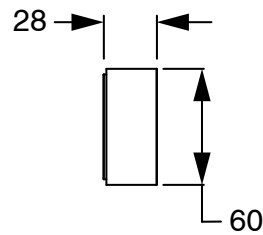

SUSSEX

Sussex Pure Progressive Wall Bath Mixer Tap System 200mm with Cirque Textured Handle PVD Brushed Gold 9510839

SPECIFICATIONS

Recommended Use	Residential;Commercial
Colour Finish	Brushed Gold
Primary Material	DR Brass
Recommended Pressure Range	150 - 500 kPa as per AS3500
Max Continuous Working Temperature (deg C)	65
Min Continuous Working Temperature (deg C)	1

WARRANTY

Residential Use (Years)	40
Commercial Use (Years)	10

Please refer to Sussex Warranty page for full Terms and Conditions

Dimensions are nominal measurements only.

CLEANING RECOMMENDATIONS:

We recommend the use of soapy water or approved cleaners. This product should not be cleaned with abrasive materials. Damage caused by any improper treatment is not covered by the product warranty. Refer to Warranty Conditions

Disclaimer: Products in this specification manual must by regulation be installed by licensed and registered trade people. The manufacturer/distributor reserves the right to vary specifications or delete models from their range without prior notification. Dimensions are nominal measurements only. Dimensions and set-outs listed are correct at time of publication however the manufacturer/distributor takes no responsibility for printing errors.

Published 01/04/2026

To see the complete Sussex range go to www.reece.com.au