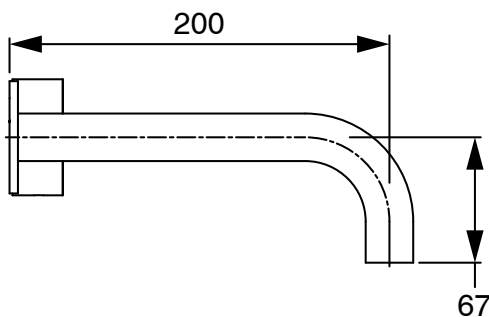

SUSSEX

Sussex Pure Progressive Wall Bath Mixer Tap System 200mm with Cirque Textured Handle PVD Brushed Gold 9510839

SPECIFICATIONS

Recommended Use	Residential;Commercial
Colour Finish	Brushed Gold
Primary Material	DR Brass
Recommended Pressure Range	150 - 500 kPa as per AS3500
Max Continuous Working Temperature (deg C)	65
Min Continuous Working Temperature (deg C)	1

WARRANTY

Residential Use (Years)	40
Commercial Use (Years)	10

Please refer to Sussex Warranty page for full Terms and Conditions

Dimensions are nominal measurements only.

CLEANING RECOMMENDATIONS:

We recommend the use of soapy water or approved cleaners. This product should not be cleaned with abrasive materials. Damage caused by any improper treatment is not covered by the product warranty. Refer to Warranty Conditions

Disclaimer: Products in this specification manual must by regulation be installed by licensed and registered trade people. The manufacturer/distributor reserves the right to vary specifications or delete models from their range without prior notification. Dimensions are nominal measurements only. Dimensions and set-outs listed are correct at time of publication however the manufacturer/distributor takes no responsibility for printing errors.

Published 01/04/2026

To see the complete Sussex range go to www.reece.com.au