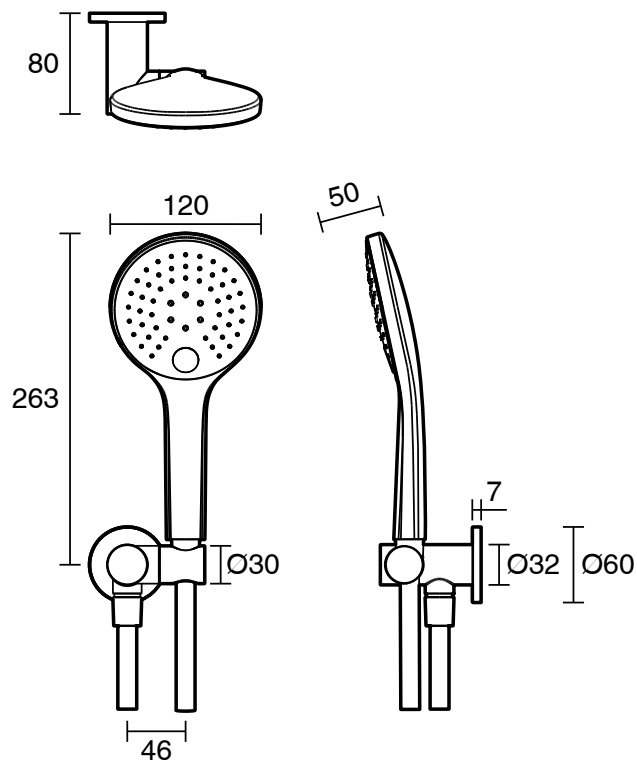

mizu

Mizu Drift Handshower on Bracket Brushed Brass (3 Star)

4200239

SPECIFICATIONS	
Recommended Use	Domestic, Hotel & Commercial
Colour	Brushed Brass
Recommended Pressure Range	150 - 500 kPa
Maximum Continuous Working Temperature	65 deg C
Suitable for Storage Tank Hot Water	Yes
Suitable for Continuous Flow Hot Water	Yes
Suitable for Gravity Feed Hot Water	No
WARRANTY	
Warranty - Domestic Use	10 Years
Spare Parts & Labour	12 Months
<i>Please refer to Warranty Page for full Terms and Conditions</i>	

Disclaimer: Products in this specification manual must by regulation be installed by licensed and registered trade people. The manufacturer/distributor reserves the right to vary specifications or delete models from their range without prior notification. Dimensions are nominal measurements only. Dimensions and set-outs listed are correct at time of publication however the manufacturer/distributor takes no responsibility for printing errors.