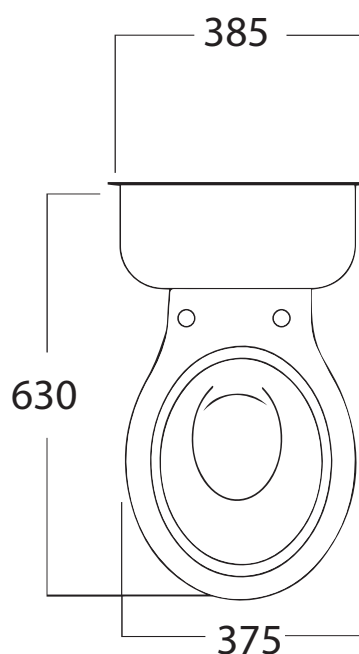

CLEANING RECOMMENDATIONS

We recommend the use of soapy water or approved cleaners. This product should not be cleaned with abrasive materials. Damage caused by improper treatment is not covered by the product warranty - refer to warranty conditions.

Dimensions are nominal measurements only.

Disclaimer: Products in this specification manual must by regulation be installed by licensed and registered trade people. The manufacturer/distributor reserves the right to vary specifications or delete models from their range without prior notification. Dimensions are nominal measurements only. Dimensions and set-outs listed are correct at time of publication however the manufacturer/distributor takes no responsibility for printing errors.

Published 17/08/2020