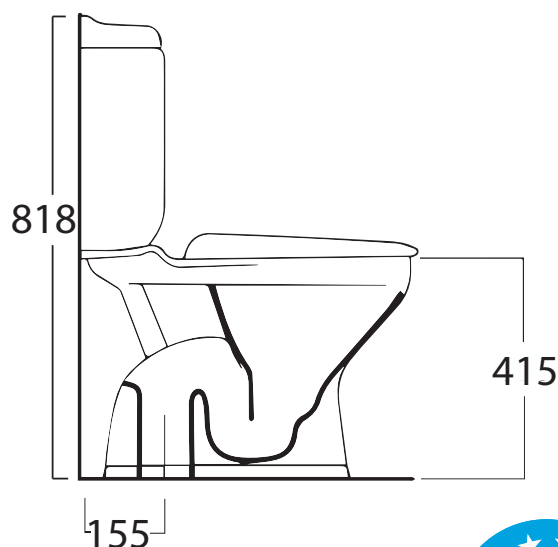

CLEANING RECOMMENDATIONS

We recommend the use of soapy water or approved cleaners. This product should not be cleaned with abrasive materials. Damage caused by improper treatment is not covered by the product warranty - refer to warranty conditions.

Dimensions are nominal measurements only.

Disclaimer: Products in this specification manual must by regulation be installed by licensed and registered trade people. The manufacturer/distributor reserves the right to vary specifications or delete models from their range without prior notification. Dimensions are nominal measurements only. Dimensions and set-outs listed are correct at time of publication however the manufacturer/distributor takes no responsibility for printing errors.

Published 17/08/2020