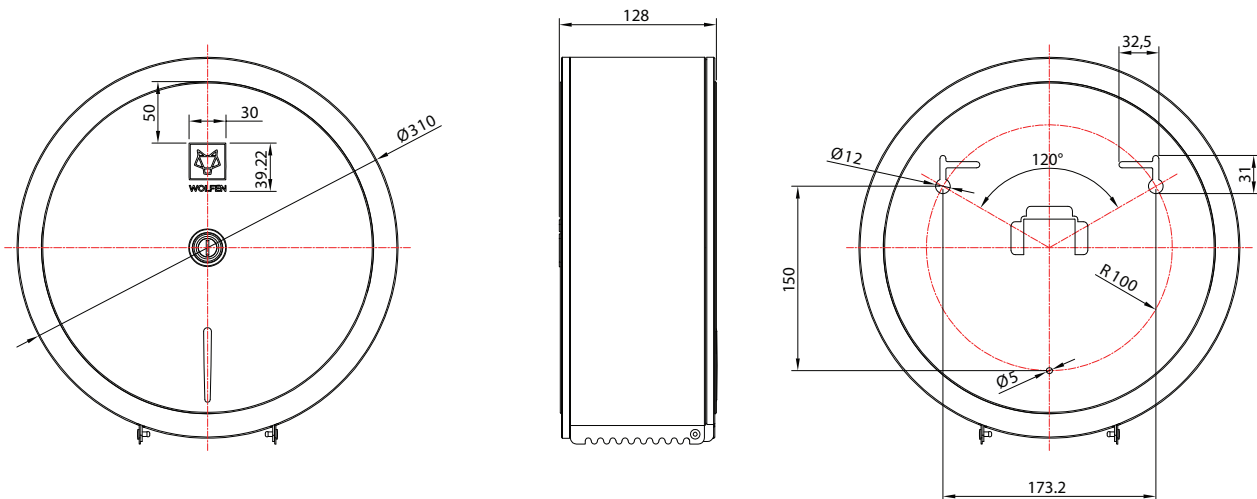

WOLFEN™

Wolfen Jumbo Toilet Paper Dispenser Stainless Steel

Model	Wolfen Jumbo Toilet Paper Dispenser Stainless Steel
Product Code	2263887
Material	304 Stainless Steel
Dimensions	Height: 310mm Width: 310mm
Fixing Point Distance	173.2mm x 150mm
Projection	128mm
Number of Fixings	3
Weight	1.24 kg
Colour	Satin
Finish	Fingerprint Resistant Coated

Dimensions are nominal measurements only.

Disclaimer: Products in this specification manual must by regulation be installed by licensed and registered trade people. The manufacturer/distributor reserves the right to vary specifications or delete models from their range without prior notification. Dimensions are nominal measurements only. Dimensions and set-outs listed are correct at time of publication however the manufacturer/distributor takes no responsibility for printing errors.