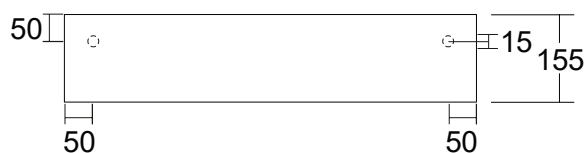

Neo 700 Offset Wall Hung Basin

SPECIFICATIONS	
Recommended Use	Domestic, Hotel & Commercial
Material	Solid Surface
Finish	Matt
Colour	White
Basin Type	Wall Hung
Basin Configuration	Left or Right Hand Bowl
Capacity	8 Litres
Weight	16 kg
Fixing	Bolted/screwed to wall by licensed trades person. Supplied with fixing bolts. Installer to determine appropriate wall fixing.
Tap Hole Availability	0 or 1 tap hole (tapware not included) Left hand bowl, right hand tap hole Right hand bowl, right hand tap hole
Overflow	Yes
Plug & Waste	Supplied with 32-40mm Chrome Pop-up Waste
Options	White Solid Surface Waste Cap Softskin colours available
WARRANTY	
Warranty - Domestic Use	15 Years
Please refer to warranty page for full terms and conditions	

Dimensions are nominal measurements only.

Disclaimer: Products in this specification manual must by regulation be installed by licensed and registered trade people. The manufacturer/distributor reserves the right to vary specifications or delete models from their range without prior notification. Dimensions are nominal measurements only. Dimensions and set-outs listed are correct at time of publication however the manufacturer/distributor takes no responsibility for printing errors.