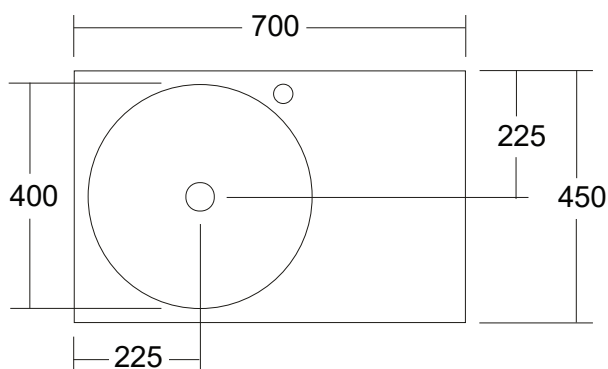

Neo 700 Offset Wall Hung Basin

SPECIFICATIONS	
Recommended Use	Domestic, Hotel & Commercial
Material	Solid Surface
Finish	Matt
Colour	White
Basin Type	Wall Hung
Basin Configuration	Left or Right Hand Bowl
Capacity	8 Litres
Weight	16 kg
Fixing	Bolted/screwed to wall by licensed trades person. Supplied with fixing bolts. Installer to determine appropriate wall fixing.
Tap Hole Availability	0 or 1 tap hole (tapware not included) Left hand bowl, right hand tap hole Right hand bowl, right hand tap hole
Overflow	Yes
Plug & Waste	Supplied with 32-40mm Chrome Pop-up Waste
Options	White Solid Surface Waste Cap Softskin colours available
WARRANTY	
Warranty - Domestic Use	15 Years
Please refer to warranty page for full terms and conditions	

Dimensions are nominal measurements only.

Disclaimer: Products in this specification manual must by regulation be installed by licensed and registered trade people. The manufacturer/distributor reserves the right to vary specifications or delete models from their range without prior notification. Dimensions are nominal measurements only. Dimensions and set-outs listed are correct at time of publication however the manufacturer/distributor takes no responsibility for printing errors.