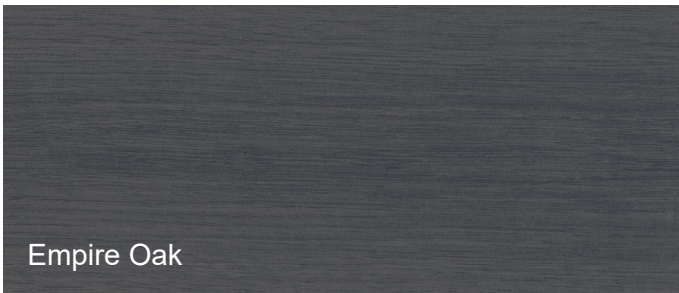

KADO

Lussi Vanity or Mirror Material Colour and Finish Options

WOODGRAIN FINISHES

2PAC PAINTED FINISHES

INTERNAL DRAWER

SOLID SURFACE FINISHES

Disclaimer: Products in this specification manual must by regulation be installed by licensed and registered trade people. The manufacturer/distributor reserves the right to vary specifications or delete models from their range without prior notification. Dimensions are nominal measurements only. Dimensions and set-outs listed are correct at time of publication however the manufacturer/distributor takes no responsibility for printing errors.