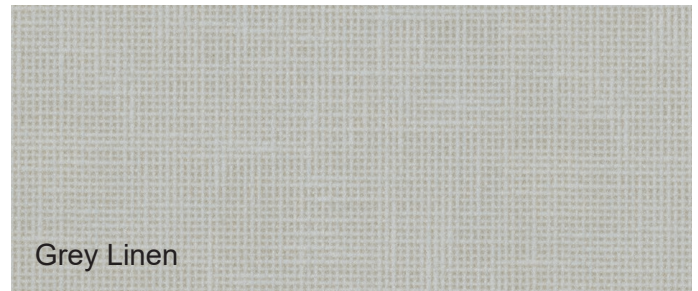

KADO

Lussi Vanity or Mirror Material Colour and Finish Options

WOODGRAIN FINISHES

2PAC PAINTED FINISHES

INTERNAL DRAWER

SOLID SURFACE FINISHES

Disclaimer: Products in this specification manual must by regulation be installed by licensed and registered trade people. The manufacturer/distributor reserves the right to vary specifications or delete models from their range without prior notification. Dimensions are nominal measurements only. Dimensions and set-outs listed are correct at time of publication however the manufacturer/distributor takes no responsibility for printing errors.