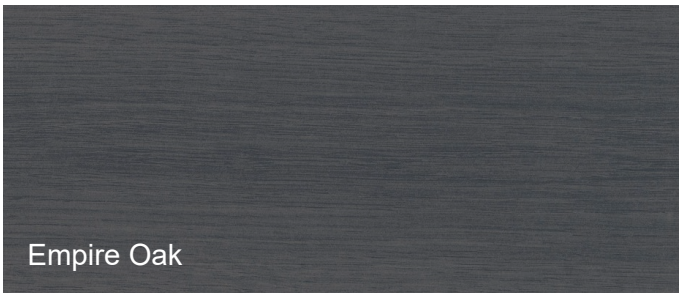

KADO

Kado Lussi Vanity or Mirror - Colour and Finish Variations

WOODGRAIN FINISHES

2PAC PAINTED FINISHES

INTERNAL DRAWER

SOLID SURFACE FINISHES

Disclaimer: Products in this specification manual must by regulation be installed by licensed and registered trade people. The manufacturer/distributor reserves the right to vary specifications or delete models from their range without prior notification. Dimensions are nominal measurements only. Dimensions and set-outs listed are correct at time of publication however the manufacturer/distributor takes no responsibility for printing errors.