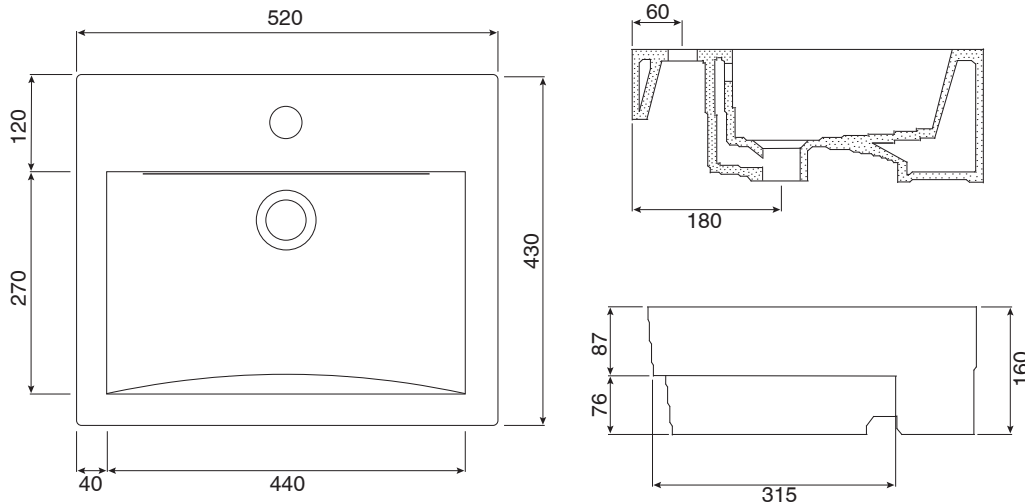

CLEANING RECOMMENDATIONS:

We recommend the use of soapy water or approved cleaners. This product should not be cleaned with abrasive materials. Damage caused by any improper treatment is not covered by the product warranty. Refer to Warranty Conditions.

Dimensions are nominal measurements only.

Disclaimer: Products in this specification manual must by regulation be installed by licensed and registered trade people. The manufacturer/distributor reserves the right to vary specifications or delete models from their range without prior notification. Dimensions are nominal measurements only. Dimensions and set-outs listed are correct at time of publication however the manufacturer/distributor takes no responsibility for printing errors.

Published 24/07/2020