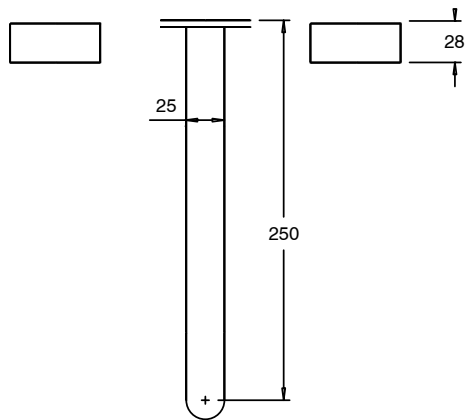

Milli Pure Bath Set 250mm with Diamond Textured Handles PVD Brushed Bronze

9511010

SPECIFICATIONS

Recommended Use	Domestic;Hotel;Commercial
Colour Finish	Brushed Bronze
Primary Material	DR Brass
Recommended Pressure Range	150 - 500 kPa as per AS3500
Max Continuous Working Temperature (deg C)	65
Min Continuous Working Temperature (deg C)	5
Hot Water Unit Suitability	Storage Tank;Continuous Flow

WARRANTY

Warranty - Domestic Use (Years)	15
Spare Parts & Labour (Years)	1

Please refer to Warranty Page for full Terms and Conditions

Dimensions are nominal measurements only.

CLEANING RECOMMENDATIONS:

We recommend the use of soapy water or approved cleaners. This product should not be cleaned with abrasive materials. Damage caused by any improper treatment is not covered by the product warranty. Refer to Warranty Conditions

Disclaimer: Products in this specification manual must by regulation be installed by licensed and registered trade people. The manufacturer/distributor reserves the right to vary specifications or delete models from their range without prior notification. Dimensions are nominal measurements only. Dimensions and set-outs listed are correct at time of publication however the manufacturer/distributor takes no responsibility for printing errors.

Published 13/03/2025

To see the complete Milli range go to www.reece.com.au