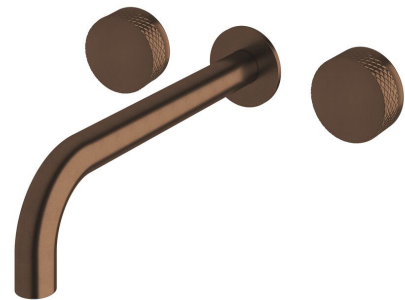

Dimensions are nominal measurements only.

CLEANING RECOMMENDATIONS:

We recommend the use of soapy water or approved cleaners. This product should not be cleaned with abrasive materials. Damage caused by any improper treatment is not covered by the product warranty. Refer to Warranty Conditions

Disclaimer: Products in this specification manual must by regulation be installed by licensed and registered trade people. The manufacturer/distributor reserves the right to vary specifications or delete models from their range without prior notification. Dimensions are nominal measurements only. Dimensions and set-outs listed are correct at time of publication however the manufacturer/distributor takes no responsibility for printing errors.

Published 13/03/2025

To see the complete Milli range go to www.reece.com.au