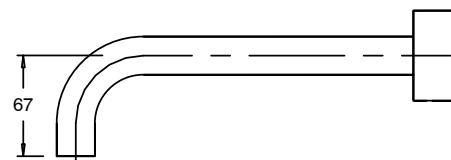

Dimensions are nominal measurements only.

CLEANING RECOMMENDATIONS:

We recommend the use of soapy water or approved cleaners. This product should not be cleaned with abrasive materials. Damage caused by any improper treatment is not covered by the product warranty. Refer to Warranty Conditions

Disclaimer: Products in this specification manual must by regulation be installed by licensed and registered trade people. The manufacturer/distributor reserves the right to vary specifications or delete models from their range without prior notification. Dimensions are nominal measurements only. Dimensions and set-outs listed are correct at time of publication however the manufacturer/distributor takes no responsibility for printing errors.

Published 13/03/2025

To see the complete Milli range go to www.reece.com.au