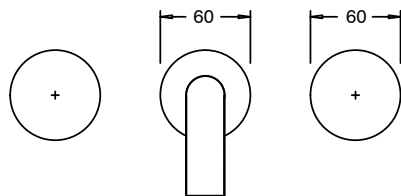

Dimensions are nominal measurements only.

CLEANING RECOMMENDATIONS:

We recommend the use of soapy water or approved cleaners. This product should not be cleaned with abrasive materials. Damage caused by any improper treatment is not covered by the product warranty. Refer to Warranty Conditions

Disclaimer: Products in this specification manual must by regulation be installed by licensed and registered trade people. The manufacturer/distributor reserves the right to vary specifications or delete models from their range without prior notification. Dimensions are nominal measurements only. Dimensions and set-outs listed are correct at time of publication however the manufacturer/distributor takes no responsibility for printing errors.

Published 13/03/2025

To see the complete Milli range go to www.reece.com.au