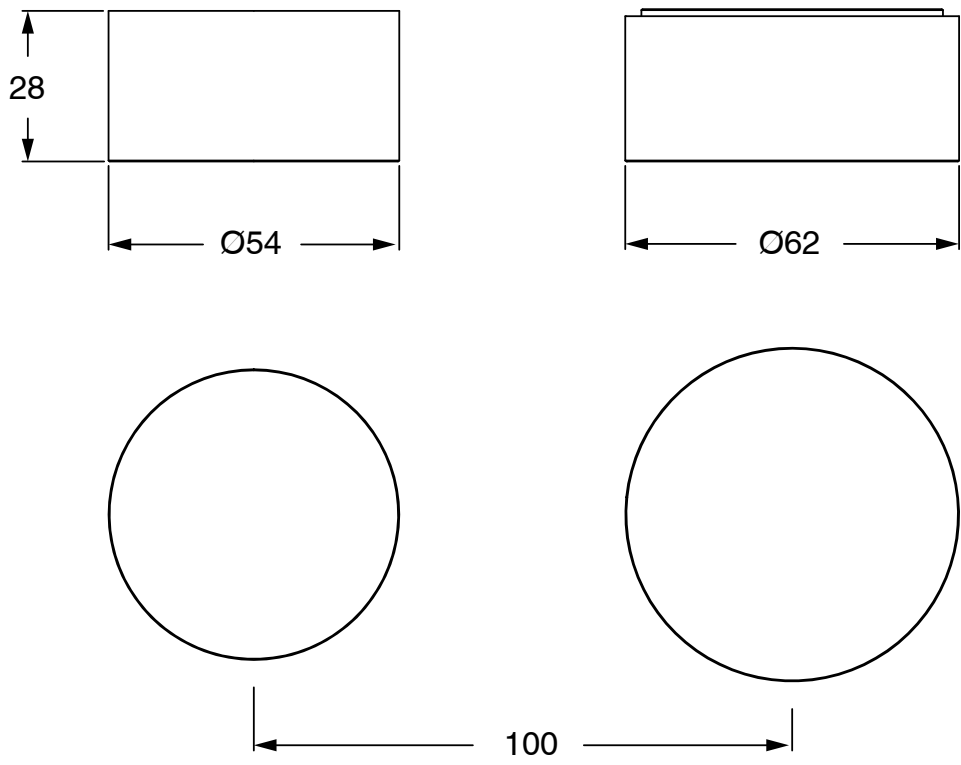

Dimensions are nominal measurements only.

CLEANING RECOMMENDATIONS:

We recommend the use of soapy water or approved cleaners. This product should not be cleaned with abrasive materials. Damage caused by any improper treatment is not covered by the product warranty. Refer to Warranty Conditions

Disclaimer: Products in this specification manual must by regulation be installed by licensed and registered trade people. The manufacturer/distributor reserves the right to vary specifications or delete models from their range without prior notification. Dimensions are nominal measurements only. Dimensions and set-outs listed are correct at time of publication however the manufacturer/distributor takes no responsibility for printing errors.

Published 01/04/2026

To see the complete Sussex range go to www.reece.com.au