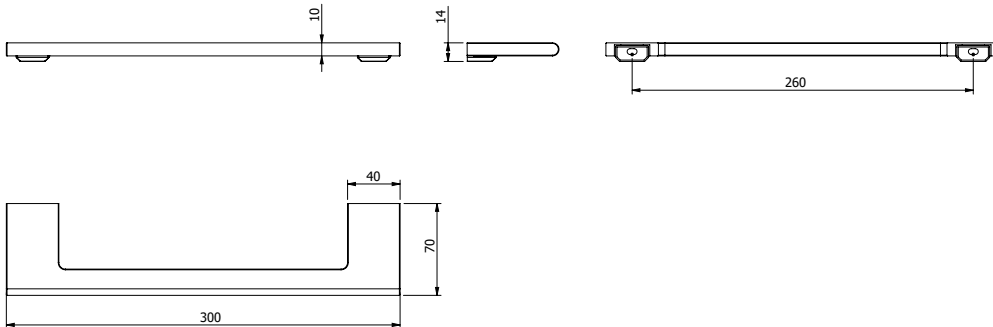

Milli Meld Edit Single Towel Rail 300mm Brushed Gunmetal

2265666

SPECIFICATIONS

Recommended Use	Domestic, Hotel & Commercial
Colour	Brushed Gunmetal
Material	Aluminium

WARRANTY

Replacement Only - Domestic Use 15 Years

Please refer to Warranty Page for full Terms and Conditions

Dimensions are nominal measurements only.

CLEANING RECOMMENDATIONS:

We recommend the use of soapy water or approved cleaners. This product should not be cleaned with abrasive materials. Damage caused by any improper treatment is not covered by the product warranty. Refer to Warranty Conditions

Disclaimer: Products in this specification manual must by regulation be installed by licensed and registered trade people. The manufacturer/distributor reserves the right to vary specifications or delete models from their range without prior notification. Dimensions are nominal measurements only. Dimensions and set-outs listed are correct at time of publication however the manufacturer/distributor takes no responsibility for printing errors.

Published 25/03/2022

To see the complete Milli range go to
www.reece.com.au