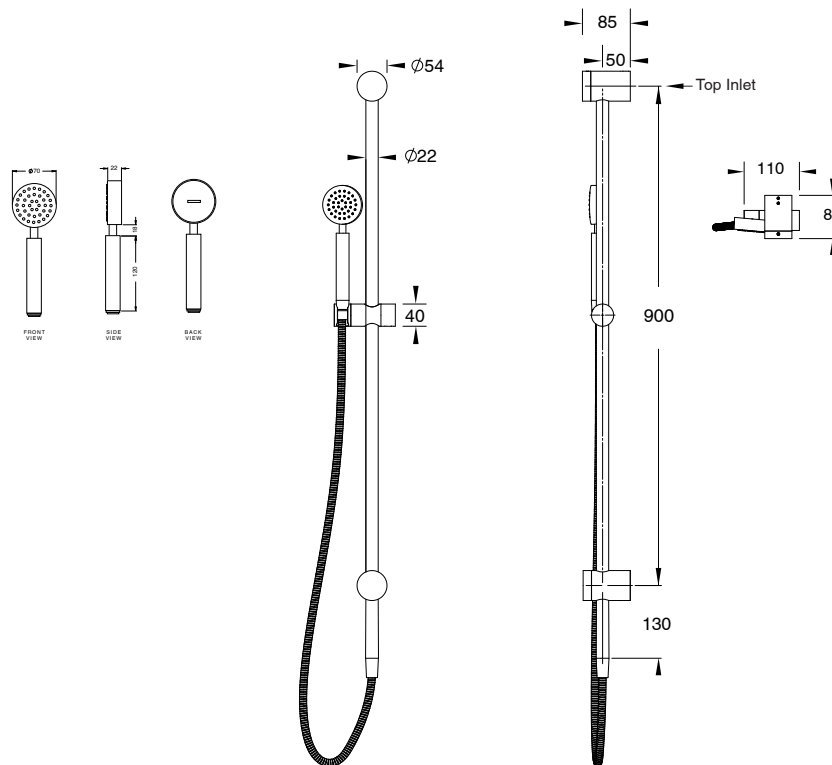

Milli Mood Edit Single Rail Shower with Wall Water Inlet PVD Brushed Nickel (3 Star)

9511650

SPECIFICATIONS

Recommended Use	Domestic, Hotel & Commercial
Colour	PVD Brushed Nickel
Recommended Pressure Range	300 - 500 kPa
Maximum Continuous Working Temperature	65 deg C
Suitable for Storage Tank Hot Water	Yes
Suitable for Continuous Flow Hot Water	Yes
Suitable for Gravity Feed Hot Water	No

WARRANTY

Warranty - Domestic Use	15 Years
Spare Parts & Labour	12 Months

Please refer to Warranty Page for full Terms and Conditions

Dimensions are nominal measurements only.

CLEANING RECOMMENDATIONS:

We recommend the use of soapy water or approved cleaners. This product should not be cleaned with abrasive materials. Damage caused by any improper treatment is not covered by the product warranty. Refer to Warranty Conditions

Disclaimer: Products in this specification manual must by regulation be installed by licensed and registered trade people. The manufacturer/distributor reserves the right to vary specifications or delete models from their range without prior notification. Dimensions are nominal measurements only. Dimensions and set-outs listed are correct at time of publication however the manufacturer/distributor takes no responsibility for printing errors.

Published 05/07/2024

To see the complete Milli range go to www.reece.com.au