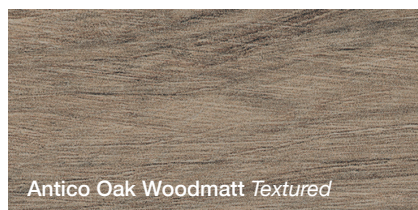

TEXTURED WOODGRAIN FINISHES

White Painted Wood Natural *Matte*

Concrete Formwood Chalk *Textured*

Fox Teakwood Chalk *Textured*

Angora Oak Woodmatt *Textured*

Delana Oak Chalk *Textured*

Antico Oak Woodmatt *Textured*

Raw Birch Ply Natural *Matte*

Seasoned Oak Chalk *Textured*

Coastal Oak Woodmatt *Textured*

Natural Oak Ravine *Textured*

Rural Oak Chalk *Textured*

Prime Oak Woodmatt *Textured*

Tasmanian Oak Woodmatt *Textured*