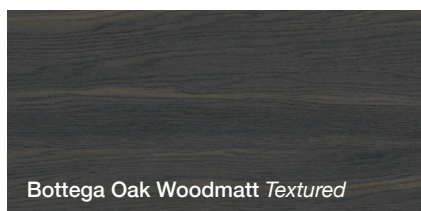

TEXTURED WOODGRAIN FINISHES

White Painted Wood Natural *Matte*

Concrete Formwood Chalk *Textured*

Fox Teakwood Chalk *Textured*

Angora Oak Woodmatt *Textured*

Delana Oak Chalk *Textured*

Antico Oak Woodmatt *Textured*

Raw Birch Ply Natural *Matte*

Seasoned Oak Chalk *Textured*

Coastal Oak Woodmatt *Textured*

Natural Oak Ravine *Textured*

Rural Oak Chalk *Textured*

Prime Oak Woodmatt *Textured*

Tasmanian Oak Woodmatt *Textured*

Elegant Oak Chalk *Textured*

Boston Oak Woodmatt *Textured*

Notaio Walnut Ravine *Textured*

Florentine Walnut Woodmatt *Textured*

Aged Walnut Chalk *Textured*

Rojo Walnut Woodmatt *Textured*

Bottega Oak Woodmatt *Textured*

Perugian Walnut Woodmatt *Textured*

Estella Oak Woodmatt *Textured*

Topiary *Smooth*

Domaine - Material Colour and Finish Options

SILK FINISHES

POLYURETHANE FINISH (AVAILABLE ON PLUS MODELS ONLY)

Special Polyurethane colours available (fees apply). *Please note no custom polyurethane colours available on Shelf models.*