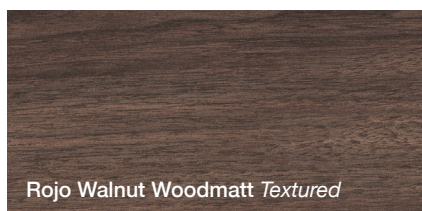

TEXTURED WOODGRAIN FINISHES

White Painted Wood Natural *Matte*

Concrete Formwood Chalk *Textured*

Fox Teakwood Chalk *Textured*

Angora Oak Woodmatt *Textured*

Delana Oak Chalk *Textured*

Antico Oak Woodmatt *Textured*

Raw Birch Ply Natural *Matte*

Seasoned Oak Chalk *Textured*

Coastal Oak Woodmatt *Textured*

Natural Oak Ravine *Textured*

Rural Oak Chalk *Textured*

Prime Oak Woodmatt *Textured*

Tasmanian Oak Woodmatt *Textured*

Elegant Oak Chalk *Textured*

Boston Oak Woodmatt *Textured*

Notaio Walnut Ravine *Textured*

Florentine Walnut Woodmatt *Textured*

Aged Walnut Chalk *Textured*

Rojo Walnut Woodmatt *Textured*

Bottega Oak Woodmatt *Textured*

Perugian Walnut Woodmatt *Textured*

Estella Oak Woodmatt *Textured*

Topiary *Smooth*

Domaine - Material Colour and Finish Options

SILK FINISHES

POLYURETHANE FINISH (AVAILABLE ON PLUS MODELS ONLY)

Special Polyurethane colours available (fees apply). *Please note no custom polyurethane colours available on Shelf models.*