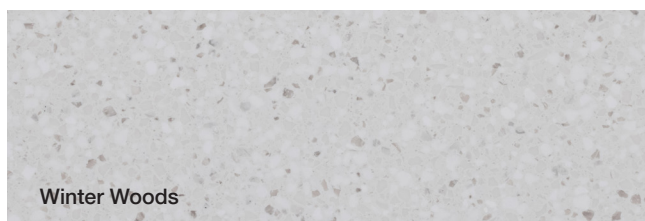

Domaine - Material Colour and Finish Options

DURASEIN - SOLID SURFACE BENCHTOP 12mm

Manufactured using pure acrylic solid surface material.

Developed to withstand heat, chemicals, moisture, and impact, and to resist stains better than natural stone surfaces.

Non-porous, hygienic, easy to clean, maintain and repair.