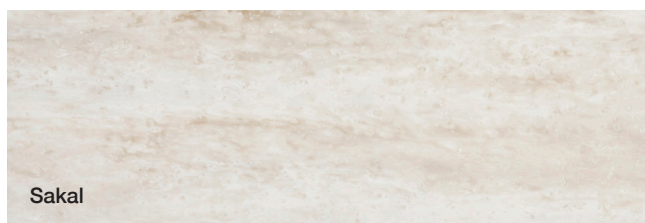

Domaine - Material Colour and Finish Options

DURASEIN - SOLID SURFACE BENCHTOP 12mm

Manufactured using pure acrylic solid surface material.

Developed to withstand heat, chemicals, moisture, and impact, and to resist stains better than natural stone surfaces.

Non-porous, hygienic, easy to clean, maintain and repair.