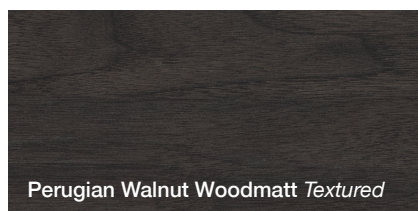

TEXTURED WOODGRAIN FINISHES

White Painted Wood Natural *Matte*

Concrete Formwood Chalk *Textured*

Fox Teakwood Chalk *Textured*

Angora Oak Woodmatt *Textured*

Delana Oak Chalk *Textured*

Antico Oak Woodmatt *Textured*

Raw Birch Ply Natural *Matte*

Seasoned Oak Chalk *Textured*

Coastal Oak Woodmatt *Textured*

Natural Oak Ravine *Textured*

Rural Oak Chalk *Textured*

Prime Oak Woodmatt *Textured*

Tasmanian Oak Woodmatt *Textured*

Elegant Oak Chalk *Textured*

Boston Oak Woodmatt *Textured*

Notaio Walnut Ravine *Textured*

Florentine Walnut Woodmatt *Textured*

Aged Walnut Chalk *Textured*

Rojo Walnut Woodmatt *Textured*

Bottega Oak Woodmatt *Textured*

Perugian Walnut Woodmatt *Textured*

Estella Oak Woodmatt *Textured*

Topiary *Smooth*

Domaine - Material Colour and Finish Options

SILK FINISHES

POLYURETHANE FINISH (AVAILABLE ON PLUS MODELS ONLY)

Special Polyurethane colours available (fees apply). *Please note no custom polyurethane colours available on Shelf models.*