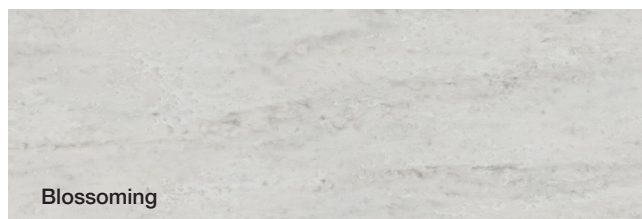

Domaine - Material Colour and Finish Options

DURASEIN - SOLID SURFACE BENCHTOP 12mm

Manufactured using pure acrylic solid surface material.

Developed to withstand heat, chemicals, moisture, and impact, and to resist stains better than natural stone surfaces.

Non-porous, hygienic, easy to clean, maintain and repair.