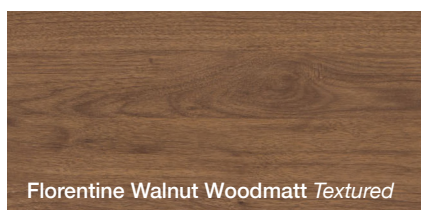

TEXTURED WOODGRAIN FINISHES

White Painted Wood Natural *Matte*

Concrete Formwood Chalk *Textured*

Fox Teakwood Chalk *Textured*

Angora Oak Woodmatt *Textured*

Delana Oak Chalk *Textured*

Antico Oak Woodmatt *Textured*

Raw Birch Ply Natural *Matte*

Seasoned Oak Chalk *Textured*

Coastal Oak Woodmatt *Textured*

Natural Oak Ravine *Textured*

Rural Oak Chalk *Textured*

Prime Oak Woodmatt *Textured*

Tasmanian Oak Woodmatt *Textured*

Elegant Oak Chalk *Textured*

Boston Oak Woodmatt *Textured*

Notaio Walnut Ravine *Textured*

Florentine Walnut Woodmatt *Textured*

Aged Walnut Chalk *Textured*

Rojo Walnut Woodmatt *Textured*

Bottega Oak Woodmatt *Textured*

Perugian Walnut Woodmatt *Textured*

Estella Oak Woodmatt *Textured*

Topiary *Smooth*

Domaine - Material Colour and Finish Options

SILK FINISHES

POLYURETHANE FINISH (AVAILABLE ON PLUS MODELS ONLY)

Special Polyurethane colours available (fees apply). *Please note no custom polyurethane colours available on Shelf models.*