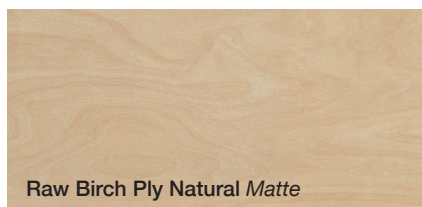

TEXTURED WOODGRAIN FINISHES

White Painted Wood Natural *Matte*

Concrete Formwood Chalk *Textured*

Fox Teakwood Chalk *Textured*

Angora Oak Woodmatt *Textured*

Delana Oak Chalk *Textured*

Antico Oak Woodmatt *Textured*

Raw Birch Ply Natural *Matte*

Seasoned Oak Chalk *Textured*

Coastal Oak Woodmatt *Textured*

Natural Oak Ravine *Textured*

Rural Oak Chalk *Textured*

Prime Oak Woodmatt *Textured*

Tasmanian Oak Woodmatt *Textured*