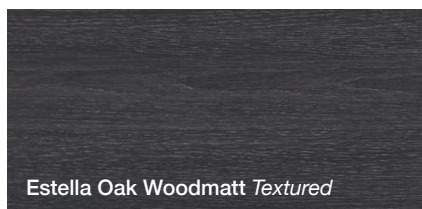

TEXTURED WOODGRAIN FINISHES

White Painted Wood Natural *Matte*

Concrete Formwood Chalk *Textured*

Fox Teakwood Chalk *Textured*

Angora Oak Woodmatt *Textured*

Delana Oak Chalk *Textured*

Antico Oak Woodmatt *Textured*

Raw Birch Ply Natural *Matte*

Seasoned Oak Chalk *Textured*

Coastal Oak Woodmatt *Textured*

Natural Oak Ravine *Textured*

Rural Oak Chalk *Textured*

Prime Oak Woodmatt *Textured*

Tasmanian Oak Woodmatt *Textured*

Elegant Oak Chalk *Textured*

Boston Oak Woodmatt *Textured*

Notaio Walnut Ravine *Textured*

Florentine Walnut Woodmatt *Textured*

Aged Walnut Chalk *Textured*

Rojo Walnut Woodmatt *Textured*

Bottega Oak Woodmatt *Textured*

Perugian Walnut Woodmatt *Textured*

Estella Oak Woodmatt *Textured*

Topiary *Smooth*

Domaine - Material Colour and Finish Options

SILK FINISHES

POLYURETHANE FINISH (AVAILABLE ON PLUS MODELS ONLY)

Special Polyurethane colours available (fees apply). *Please note no custom polyurethane colours available on Shelf models.*