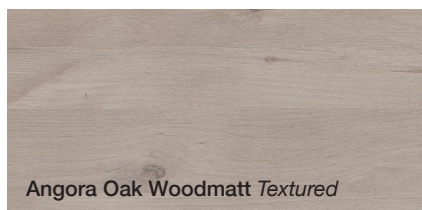

TEXTURED WOODGRAIN FINISHES

White Painted Wood Natural *Matte*

Concrete Formwood Chalk *Textured*

Fox Teakwood Chalk *Textured*

Angora Oak Woodmatt *Textured*

Delana Oak Chalk *Textured*

Antico Oak Woodmatt *Textured*

Raw Birch Ply Natural *Matte*

Seasoned Oak Chalk *Textured*

Coastal Oak Woodmatt *Textured*

Natural Oak Ravine *Textured*

Rural Oak Chalk *Textured*

Prime Oak Woodmatt *Textured*

Tasmanian Oak Woodmatt *Textured*