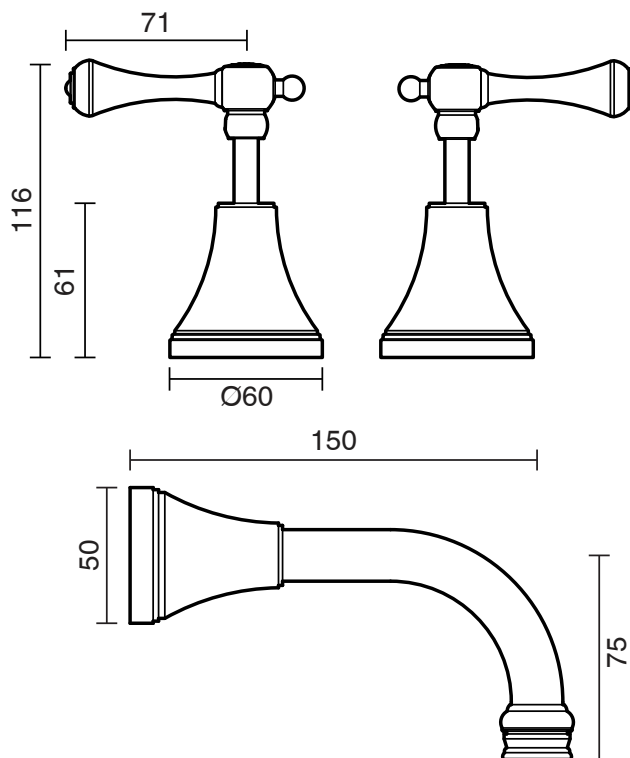

KADO

Kado Era Wall Bath Set 150mm Lever Handle Brass Gold

9507597

SPECIFICATIONS

Recommended Use	Domestic, Hotel & Commercial
Colour	Brass Gold
Finish	Polished
Material	DR Brass
Recommended Pressure Range	150 - 500 kPa
Maximum Continuous Working Temperature	80 deg C
Suitable for Storage Tank Hot Water	Yes
Suitable for Continuous Flow Hot Water	Yes
Suitable for Gravity Feed Hot Water	No

WARRANTY

Warranty - Domestic Use	10 Years
Spare Parts & Labour	12 Months

Please refer to Warranty Page for full Terms and Conditions

Dimensions are nominal measurements only.

CLEANING RECOMMENDATIONS:

We recommend the use of soapy water or approved cleaners. This product should not be cleaned with abrasive materials. Damage caused by any improper treatment is not covered by the product warranty. Refer to Warranty Conditions

Disclaimer: Products in this specification manual must by regulation be installed by licensed and registered trade people. The manufacturer/distributor reserves the right to vary specifications or delete models from their range without prior notification. Dimensions are nominal measurements only. Dimensions and set-outs listed are correct at time of publication however the manufacturer/distributor takes no responsibility for printing errors.

Published 12/10/2023

To see the complete Kado range go to
www.reece.com.au