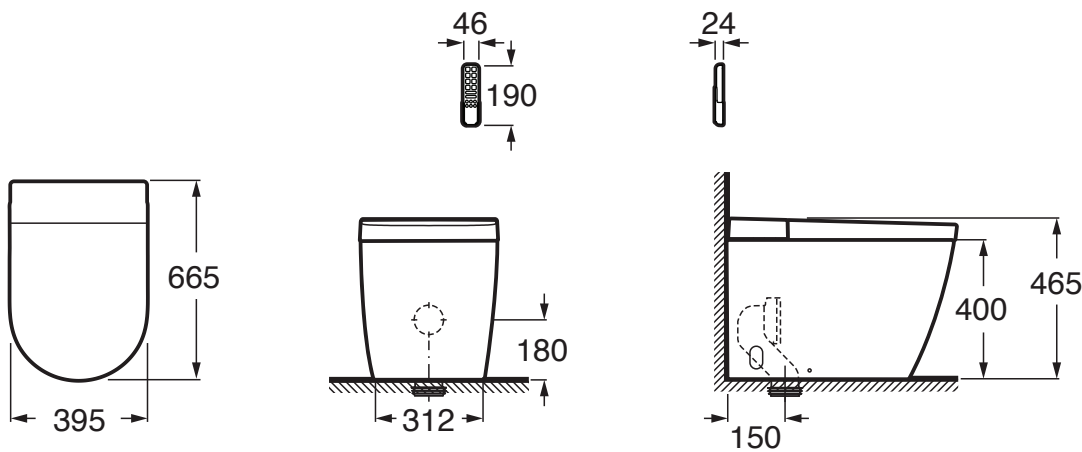

Roca Ona In-Wash In-Tank Back to Wall (4 Star)

35178

SPECIFICATIONS	
Recommended Use	Domestic;Commercial;Hotel
Rim Configuration	Rimless Vortex
Outlet Type	P Trap;S Trap with Supplied Conversion Bend
Pan Material	Vitreous China
Toilet Seat Type	Soft Close
WARRANTY	
Warranty - Domestic Use (Years)	15
Spare Parts & Labour (Years)	1
<i>Please refer to Warranty Page for full Terms and Conditions</i>	