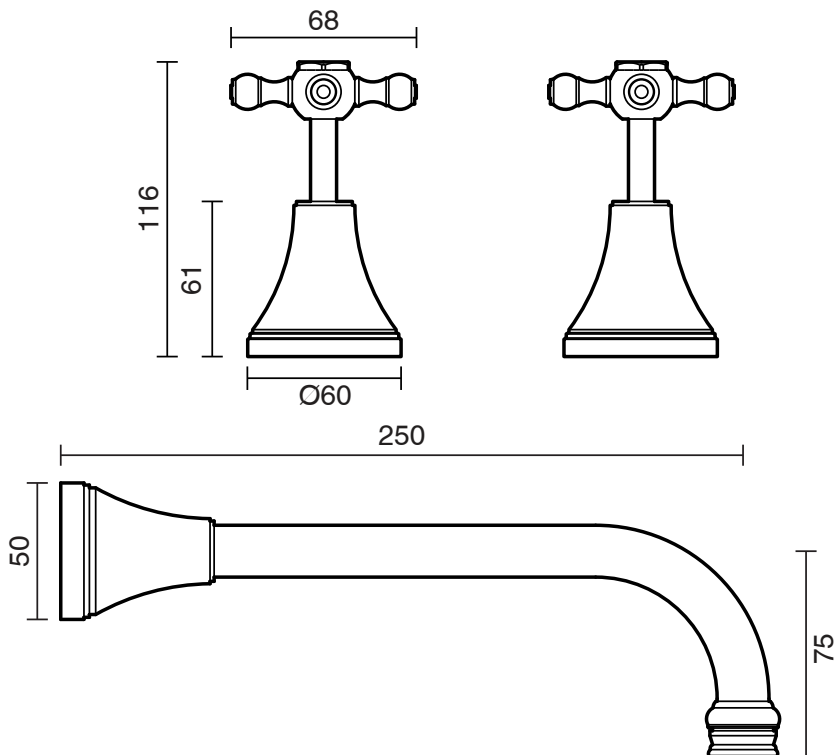

KADO

Kado Era Wall Basin Set 250mm Cross Handles Chrome (5 Star)

9508840

SPECIFICATIONS

Recommended Use	Domestic, Hotel & Commercial
Colour	Chrome
Finish	Polished
Material	DR Brass
Recommended Pressure Range	150 - 500 kPa
Maximum Continuous Working Temperature	80 deg C
Suitable for Storage Tank Hot Water	Yes
Suitable for Continuous Flow Hot Water	Yes
Suitable for Gravity Feed Hot Water	No

WARRANTY

Warranty - Domestic Use	10 Years
Spare Parts & Labour	12 Months

Please refer to Warranty Page for full Terms and Conditions

Dimensions are nominal measurements only.

CLEANING RECOMMENDATIONS:

We recommend the use of soapy water or approved cleaners. This product should not be cleaned with abrasive materials. Damage caused by any improper treatment is not covered by the product warranty. Refer to Warranty Conditions

Disclaimer: Products in this specification manual must by regulation be installed by licensed and registered trade people. The manufacturer/distributor reserves the right to vary specifications or delete models from their range without prior notification. Dimensions are nominal measurements only. Dimensions and set-outs listed are correct at time of publication however the manufacturer/distributor takes no responsibility for printing errors.

Published 12/10/2023

To see the complete Kado range go to www.reece.com.au