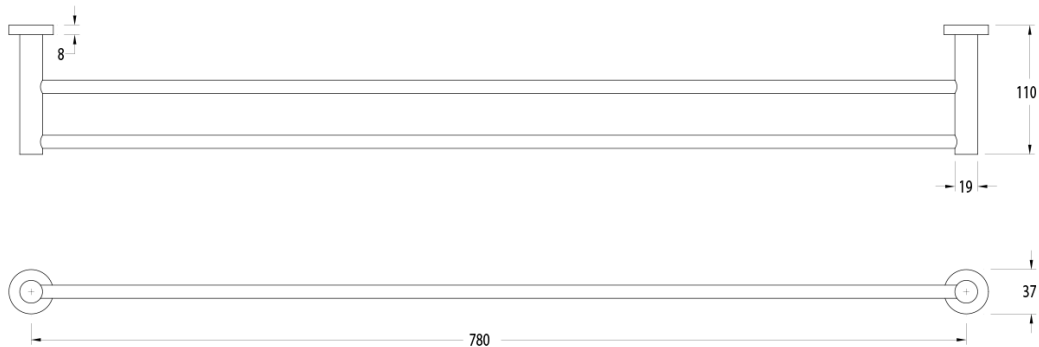

## Sussex Pure Double Towel Rail 780mm PVD Brushed Gunmetal

9511782

SPECIFICATIONS	
Recommended Use	Residential;Commercial
Colour Finish	Brushed Smoke Gunmetal
Primary Material	DR Brass
WARRANTY	
Residential Use (Years)	40
Commercial Use (Years)	10
<i>Please refer to Sussex Warranty page for full Terms and Conditions</i>	

Dimensions are nominal measurements only.