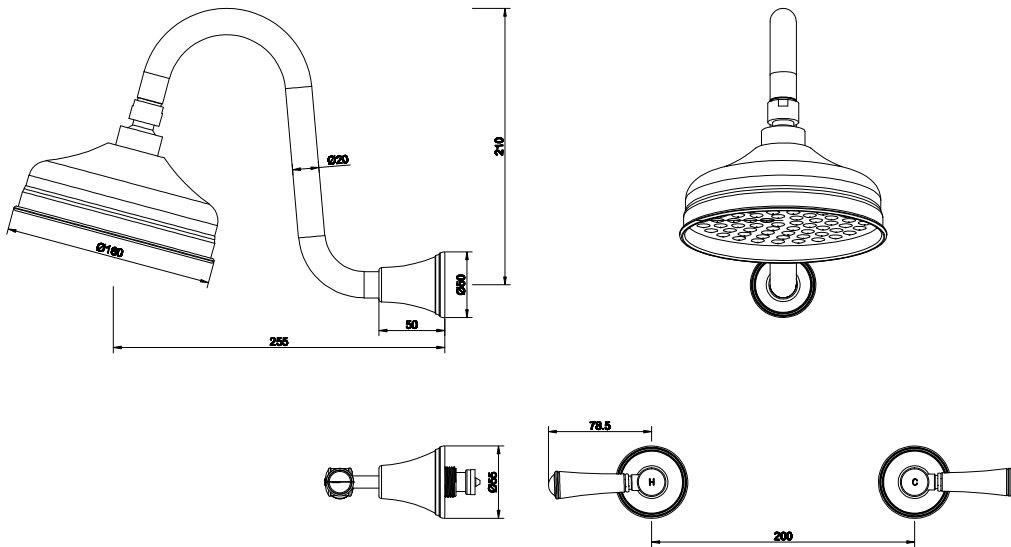

Posh Canterbury Gooseneck Shower Set Lever Porcelain Handles Chrome (3 Star)

9509419

SPECIFICATIONS

Recommended Use	Domestic;Hotel;Commercial
Colour Finish	Chrome
Primary Material	DR Brass
Recommended Pressure Range	150 - 500 kPa as per AS3500
Max Continuous Working Temperature (deg C)	80
Min Continuous Working Temperature (deg C)	5
Hot Water Unit Suitability	Storage Tank;Continuous Flow

WARRANTY

Warranty - Domestic Use (Years)	10
Spare Parts & Labour (Years)	1

Please refer to Warranty Page for full Terms and Conditions

Dimensions are nominal measurements only.

CLEANING RECOMMENDATIONS:

We recommend the use of soapy water or approved cleaners. This product should not be cleaned with abrasive materials. Damage caused by any improper treatment is not covered by the product warranty. Refer to Warranty Conditions

Disclaimer: Products in this specification manual must by regulation be installed by licensed and registered trade people. The manufacturer/distributor reserves the right to vary specifications or delete models from their range without prior notification. Dimensions are nominal measurements only. Dimensions and set-outs listed are correct at time of publication however the manufacturer/distributor takes no responsibility for printing errors.

Published 02/04/2025

To see the complete Posh range go to www.reece.com.au