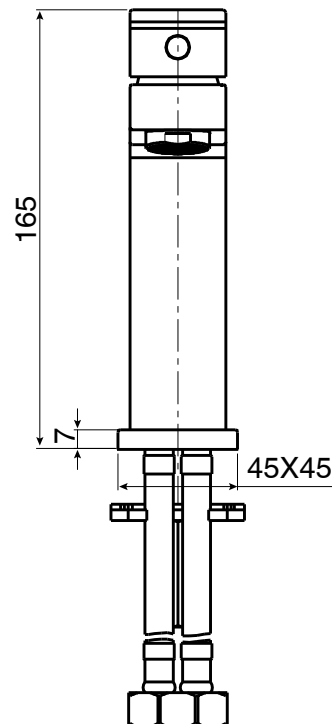

m i z u

Mizu Bloc MK2 Basin Mixer Matte Black (4*)

SPECIFICATIONS

Recommended Use	Domestic, Hotel & Commercial
Colour	Matte Black
Colour Availability	Chrome, Matte Black
Recommended Pressure Range	150 - 500kPa
Max Continuous Working Pressure	500kPa
Max Continuous Working Temperature	80°C
Suitable for Storage Tank Hot Water	Yes
Suitable for Continuous Flow Hot Water	Yes
Suitable for Gravity Feed Hot Water	No

Hot and Cold water inlet pressure should be equal

WARRANTY

Warranty - Domestic Use	10 Years
Spare Parts & Labour	12 Months

Please refer to Warranty Page for full Terms and Conditions

Dimensions are nominal measurements only.

Disclaimer: Products in this specification manual must by regulation be installed by licensed and registered trade people. The manufacturer/distributor reserves the right to vary specifications or delete models from their range without prior notification. Dimensions are nominal measurements only. Dimensions and set-outs listed are correct at time of publication however the manufacturer/distributor takes no responsibility for printing errors.