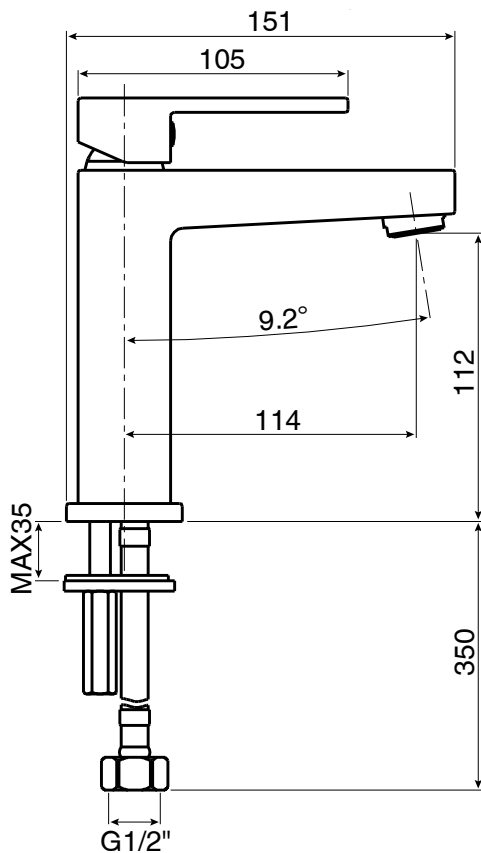

m i z u

Mizu Bloc MK2 Basin Mixer Matte Black (4*)

SPECIFICATIONS

Recommended Use	Domestic, Hotel & Commercial
Colour	Matte Black
Colour Availability	Chrome, Matte Black
Recommended Pressure Range	150 - 500kPa
Max Continuous Working Pressure	500kPa
Max Continuous Working Temperature	80°C
Suitable for Storage Tank Hot Water	Yes
Suitable for Continuous Flow Hot Water	Yes
Suitable for Gravity Feed Hot Water	No

Hot and Cold water inlet pressure should be equal

WARRANTY

Warranty - Domestic Use	10 Years
Spare Parts & Labour	12 Months

Please refer to Warranty Page for full Terms and Conditions

Dimensions are nominal measurements only.

Disclaimer: Products in this specification manual must by regulation be installed by licensed and registered trade people. The manufacturer/distributor reserves the right to vary specifications or delete models from their range without prior notification. Dimensions are nominal measurements only. Dimensions and set-outs listed are correct at time of publication however the manufacturer/distributor takes no responsibility for printing errors.