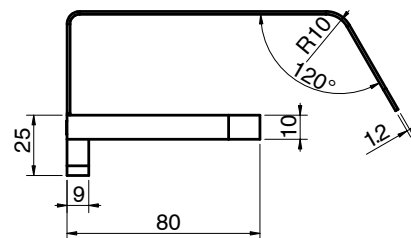

Dimensions are nominal measurements only.

CLEANING RECOMMENDATIONS:

We recommend the use of soapy water or approved cleaners. This product should not be cleaned with abrasive materials. Damage caused by any improper treatment is not covered by the product warranty. Refer to Warranty Conditions

Disclaimer: Products in this specification manual must by regulation be installed by licensed and registered trade people. The manufacturer/distributor reserves the right to vary specifications or delete models from their range without prior notification. Dimensions are nominal measurements only. Dimensions and set-outs listed are correct at time of publication however the manufacturer/distributor takes no responsibility for printing errors.

Published 07/07/2022

To see the complete Milli range go to
www.reece.com.au