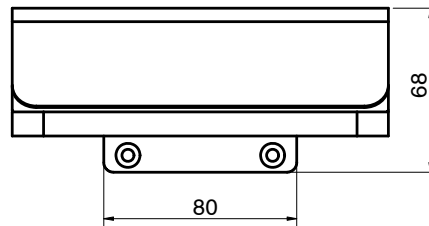

Dimensions are nominal measurements only.

CLEANING RECOMMENDATIONS:

We recommend the use of soapy water or approved cleaners. This product should not be cleaned with abrasive materials. Damage caused by any improper treatment is not covered by the product warranty. Refer to Warranty Conditions

Disclaimer: Products in this specification manual must by regulation be installed by licensed and registered trade people. The manufacturer/distributor reserves the right to vary specifications or delete models from their range without prior notification. Dimensions are nominal measurements only. Dimensions and set-outs listed are correct at time of publication however the manufacturer/distributor takes no responsibility for printing errors.

Published 07/07/2022

To see the complete Milli range go to
www.reece.com.au