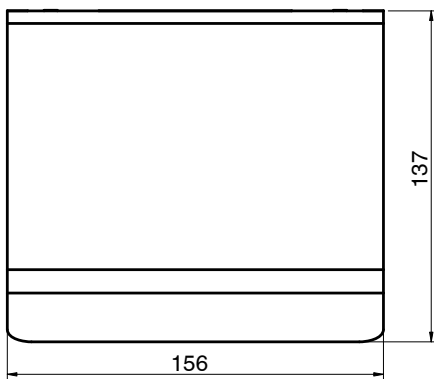

Milli Glance Toilet Roll Holder with Cover Chrome

9503859

SPECIFICATIONS

Recommended Use	Domestic, Hotel & Commercial
Colour	Chrome

WARRANTY

Replacement Only - Domestic Use 15 Years

Please refer to Warranty Page for full Terms and Conditions

Dimensions are nominal measurements only.

CLEANING RECOMMENDATIONS:

We recommend the use of soapy water or approved cleaners. This product should not be cleaned with abrasive materials. Damage caused by any improper treatment is not covered by the product warranty. Refer to Warranty Conditions

Disclaimer: Products in this specification manual must by regulation be installed by licensed and registered trade people. The manufacturer/distributor reserves the right to vary specifications or delete models from their range without prior notification. Dimensions are nominal measurements only. Dimensions and set-outs listed are correct at time of publication however the manufacturer/distributor takes no responsibility for printing errors.

Published 07/07/2022

To see the complete Milli range go to
www.reece.com.au