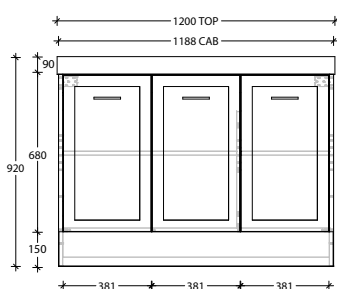

Optional Drawer Box with Premium soft-close drawers in graphite (sold separately).

To see the complete KADO range go to [www.reece.com.au/bathrooms](http://www.reece.com.au/bathrooms)

STANDARD SIZES	600mm	750mm	900mm	1200mm Centre	1200mm Double	1500mm Centre	1500mm Double	1800mm Double
Width (mm)	600	750	900	1200	1200	1500	1500	1800
Depth (mm)	500	500	500	500	500	500	500	500
Height (mm)	920	920	920	920	920	920	920	920
Number of Doors	2	2	2	3	3	3	3	4
Basin Configurations	Centre	Centre	Centre	Centre	Double	Centre	Double	Double

### 900mm

Front View

Top View

Side View

174+

### 1200mm Centre

Front View

Top View

Side View

174+

### 1200mm Double

Front View

Top View

Side View

174+

Dimensions are nominal measurements only.