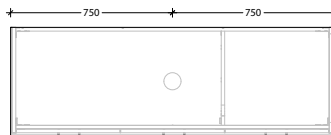

### 1200mm Double

Front View

Top View

Side View

174+

Dimensions are nominal measurements only.

### 1500mm Centre

Front View

Top View

Side View