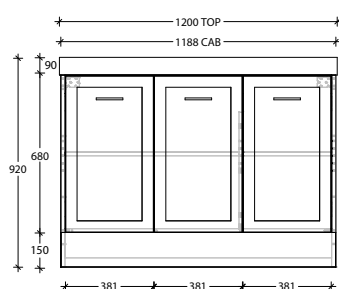

Optional Drawer Box with Premium soft-close drawers in graphite (sold separately).

To see the complete KADO range go to [www.reece.com.au/bathrooms](http://www.reece.com.au/bathrooms)

STANDARD SIZES	600mm	750mm	900mm	1200mm Centre	1200mm Double	1500mm Centre	1500mm Double	1800mm Double
Width (mm)	600	750	900	1200	1200	1500	1500	1800
Depth (mm)	500	500	500	500	500	500	500	500
Height (mm)	920	920	920	920	920	920	920	920
Number of Doors	2	2	2	3	3	3	3	4
Basin Configurations	Centre	Centre	Centre	Centre	Double	Centre	Double	Double

### 900mm

Front View

Top View

Side View

174+

### 1200mm Centre

Front View

Top View

Side View

174+

### 1200mm Double

Front View

Top View

Side View

174+

Dimensions are nominal measurements only.