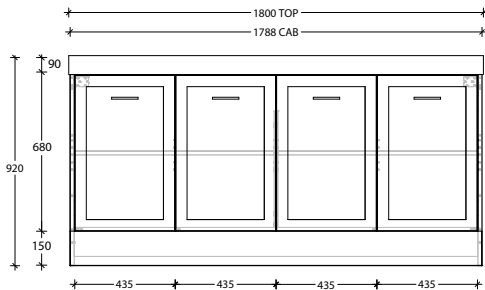

### 1200mm Double

Front View

Top View

Side View

174+

Dimensions are nominal measurements only.

### 1500mm Centre

Front View

Top View

Side View

### 1500mm Double

Front View

Top View

Side View

### 1800mm Double

Front View

Top View

Side View