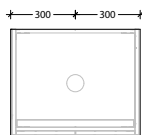

Optional Drawer Box with Premium soft-close drawers in graphite (sold separately).

To see the complete KADO range go to [www.reece.com.au/bathrooms](http://www.reece.com.au/bathrooms)

STANDARD SIZES	600mm	750mm	900mm	1200mm Centre	1200mm Double	1500mm Centre	1500mm Double	1800mm Double
Width (mm)	600	750	900	1200	1200	1500	1500	1800
Depth (mm)	500	500	500	500	500	500	500	500
Height (mm)	920	920	920	920	920	920	920	920
Number of Doors	2	2	2	3	3	3	3	4
Basin Configurations	Centre	Centre	Centre	Centre	Double	Centre	Double	Double

### 600mm

Front View

Top View

Side View

174+

### 750mm

Front View

Top View

Side View

174+

### 1200mm Double

Front View

Top View

Side View

174+

Dimensions are nominal measurements only.