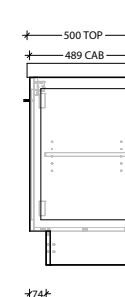

### 1200mm Double

Front View

Top View

Side View

174+

Dimensions are nominal measurements only.

### 1500mm Double

Front View

Top View

Side View

### 1800mm Double

Front View

Top View

Side View

### Optional Drawer Box

Front View

Top View

Side View