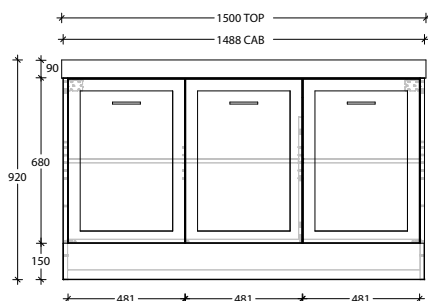

KADO

LUX ALL DOOR 90mm STATEMENT BENCHTOP FLOOR MOUNT VANITY

1500mm Centre

Front View