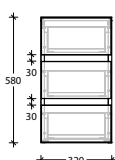

### 1200mm Double

Front View

Top View

Side View

174+

Dimensions are nominal measurements only.

### 1500mm Double

Front View

Top View

Side View

### 1800mm Double

Front View

Top View

Side View

### Optional Drawer Box

Front View

Top View

Side View