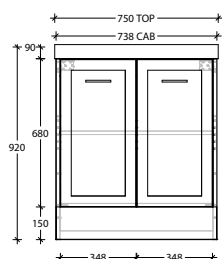

Optional Drawer Box with Premium soft-close drawers in graphite (sold separately).

To see the complete KADO range go to [www.reece.com.au/bathrooms](http://www.reece.com.au/bathrooms)

STANDARD SIZES	600mm	750mm	900mm	1200mm Centre	1200mm Double	1500mm Centre	1500mm Double	1800mm Double
Width (mm)	600	750	900	1200	1200	1500	1500	1800
Depth (mm)	500	500	500	500	500	500	500	500
Height (mm)	920	920	920	920	920	920	920	920
Number of Doors	2	2	2	3	3	3	3	4
Basin Configurations	Centre	Centre	Centre	Centre	Double	Centre	Double	Double

### 600mm

Front View

Top View

Side View

174+

### 750mm

Front View

Top View

Side View

174+

### 1200mm Double

Front View

Top View

Side View

174+

Dimensions are nominal measurements only.