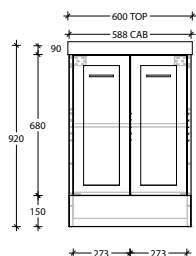

KADO

LUX ALL DOOR 90mm STATEMENT BENCHTOP FLOOR MOUNT VANITY

600mm

Front View