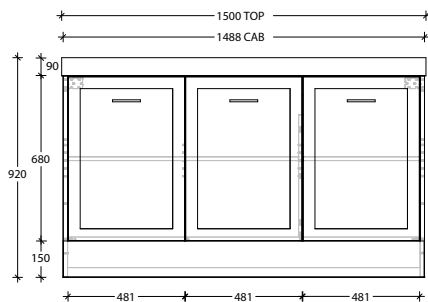

Optional Drawer Box with Premium soft-close drawers in graphite (sold separately).

To see the complete KADO range go to [www.reece.com.au/bathrooms](http://www.reece.com.au/bathrooms)

STANDARD SIZES	600mm	750mm	900mm	1200mm Centre	1200mm Double	1500mm Centre	1500mm Double	1800mm Double
Width (mm)	600	750	900	1200	1200	1500	1500	1800
Depth (mm)	500	500	500	500	500	500	500	500
Height (mm)	920	920	920	920	920	920	920	920
Number of Doors	2	2	2	3	3	3	3	4
Basin Configurations	Centre	Centre	Centre	Centre	Double	Centre	Double	Double

### 1200mm Double

Front View

Top View

Side View

174+

Dimensions are nominal measurements only.

### 1500mm Centre

Front View

Top View

Side View

### 1500mm Double

Front View

Top View

Side View