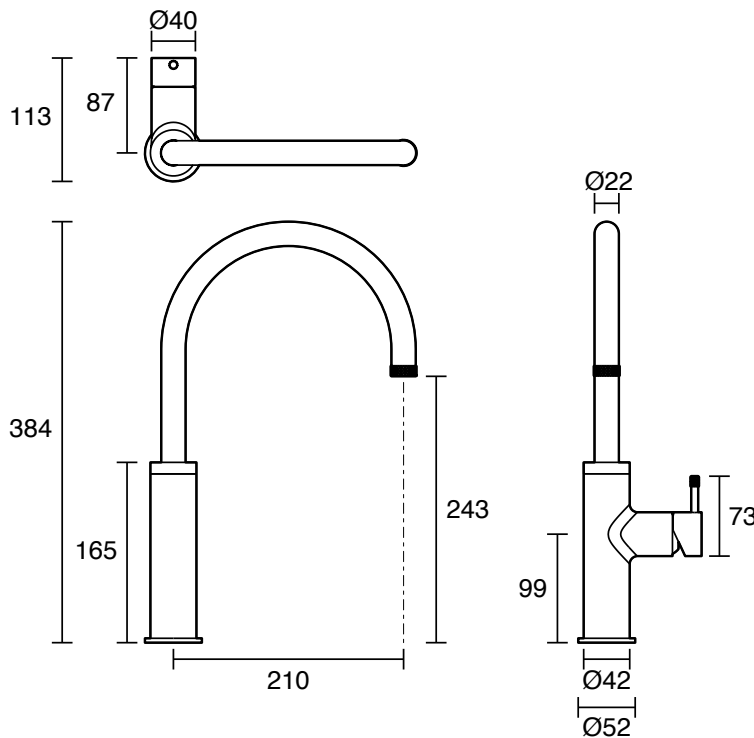

SUSSEX

Sussex Scala Nova Sink Mixer PVD Brushed Nickel (5 Star) Lead Free

43171

SPECIFICATIONS	
Recommended Use	Residential;Commercial
Colour Finish	Brushed Nickel
Primary Material	Lead Free Brass
Recommended Pressure Range	150 - 500 kPa as per AS3500
Max Continuous Working Temperature (deg C)	65
Min Continuous Working Temperature (deg C)	1
WARRANTY	
Residential Use (Years)	40
Commercial Use (Years)	10
<i>Please refer to Sussex Warranty page for full Terms and Conditions</i>	

Disclaimer: Products in this specification manual must by regulation be installed by licensed and registered trade people. The manufacturer/distributor reserves the right to vary specifications or delete models from their range without prior notification. Dimensions are nominal measurements only. Dimensions and set-outs listed are correct at time of publication however the manufacturer/distributor takes no responsibility for printing errors.