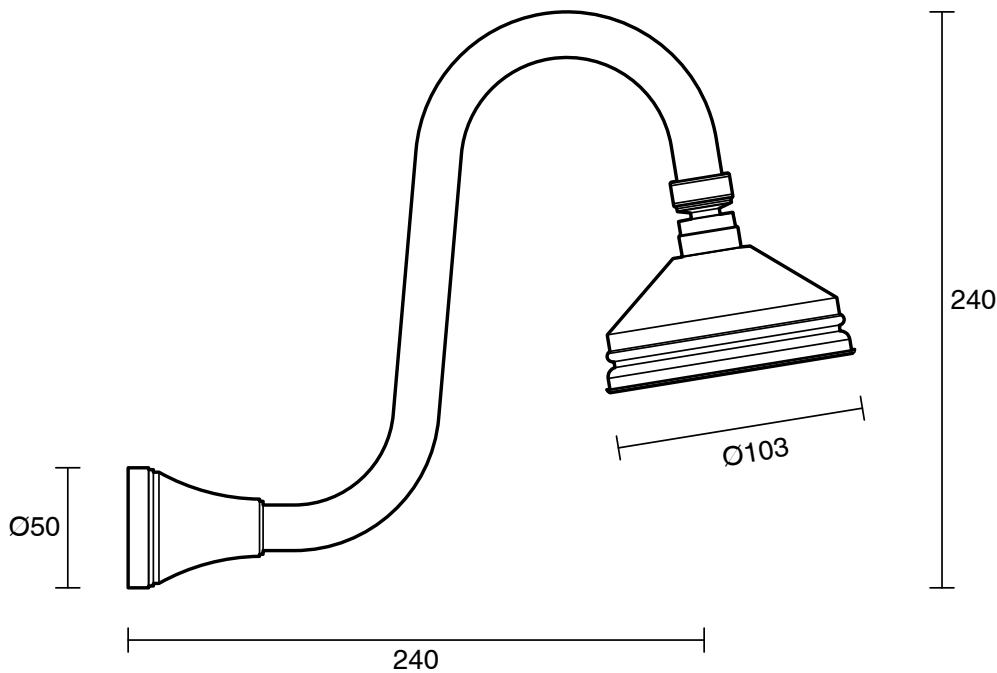

KADO

Kado Era Gooseneck Shower Arm & Rose Brass Gold (3 Star)

9507550

SPECIFICATIONS

Recommended Use	Domestic, Hotel & Commercial
Colour	Brass Gold
Finish	Polished
Material	DR Brass
Recommended Pressure Range	150 - 500 kPa
Maximum Continuous Working Temperature	80 deg C
Suitable for Storage Tank Hot Water	Yes
Suitable for Continuous Flow Hot Water	Yes
Suitable for Gravity Feed Hot Water	No

WARRANTY

Warranty - Domestic Use	10 Years
Spare Parts & Labour	12 Months

Please refer to Warranty Page for full Terms and Conditions

Dimensions are nominal measurements only.

CLEANING RECOMMENDATIONS:

We recommend the use of soapy water or approved cleaners. This product should not be cleaned with abrasive materials. Damage caused by any improper treatment is not covered by the product warranty. Refer to Warranty Conditions

Disclaimer: Products in this specification manual must by regulation be installed by licensed and registered trade people. The manufacturer/distributor reserves the right to vary specifications or delete models from their range without prior notification. Dimensions are nominal measurements only. Dimensions and set-outs listed are correct at time of publication however the manufacturer/distributor takes no responsibility for printing errors.

Published 12/10/2023

To see the complete Kado range go to www.reece.com.au