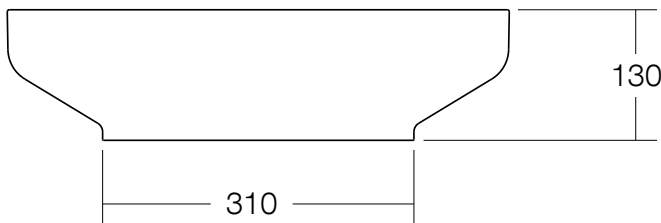

Venice 500 Basin Solid Surface White

SPECIFICATIONS

Recommended Use	Domestic, Hotel & Commercial
Material	Solid Surface
Colour	White
Capacity	11 Litres
Weight	5 kg
Overflow	No
Plug & Waste	32-40mm Solid Surface Pop-up Waste
Options	Softskin colours available

WARRANTY

Warranty - Domestic Use	15 Years
Please refer to Warranty Page for full Terms and Conditions	

Dimensions are nominal measurements only.

Disclaimer: Products in this specification manual must by regulation be installed by licensed and registered trade people. The manufacturer/distributor reserves the right to vary specifications or delete models from their range without prior notification. Dimensions are nominal measurements only. Dimensions and set-outs listed are correct at time of publication however the manufacturer/distributor takes no responsibility for printing errors.

Published 11/01/2023