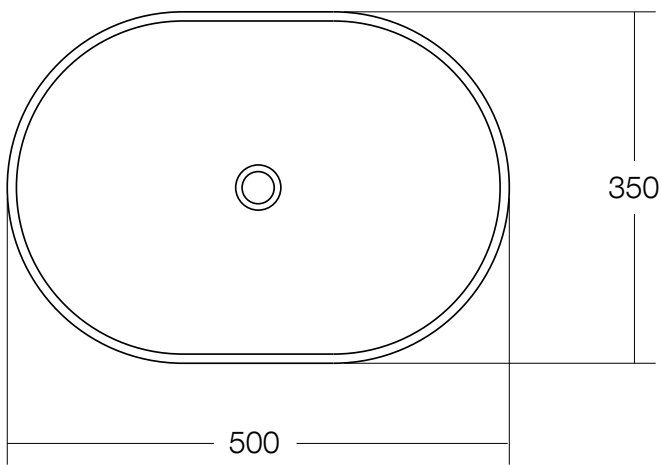

Venice 500 Basin Solid Surface White

SPECIFICATIONS

Recommended Use	Domestic, Hotel & Commercial
Material	Solid Surface
Colour	White
Capacity	11 Litres
Weight	5 kg
Overflow	No
Plug & Waste	32-40mm Solid Surface Pop-up Waste
Options	Softskin colours available

WARRANTY

Warranty - Domestic Use	15 Years
Please refer to Warranty Page for full Terms and Conditions	

Dimensions are nominal measurements only.

Disclaimer: Products in this specification manual must by regulation be installed by licensed and registered trade people. The manufacturer/distributor reserves the right to vary specifications or delete models from their range without prior notification. Dimensions are nominal measurements only. Dimensions and set-outs listed are correct at time of publication however the manufacturer/distributor takes no responsibility for printing errors.

Published 11/01/2023