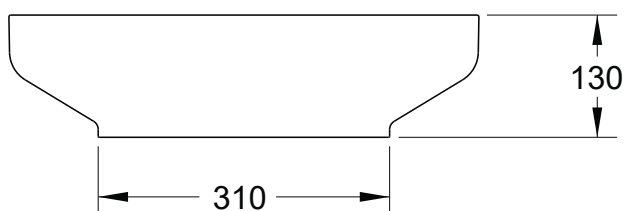

Venice 500 Basin Solid Surface White

SPECIFICATIONS

Recommended Use	Domestic, Hotel & Commercial
Material	Solid Surface
Colour	White- for Softskin colours refer to Website
Capacity	11 Litres
Weight	5 kg
Overflow	No
Plug & Waste	32-40mm Chrome Pop-up Waste (supplied)
Options	White Solid Surface Cap

WARRANTY

Warranty - Domestic Use 15 Years

Please refer to Warranty Page for full Terms and Conditions

Dimensions are nominal measurements only.

Disclaimer: Products in this specification manual must by regulation be installed by licensed and registered trade people. The manufacturer/distributor reserves the right to vary specifications or delete models from their range without prior notification. Dimensions are nominal measurements only. Dimensions and set-outs listed are correct at time of publication however the manufacturer/distributor takes no responsibility for printing errors.

Published 01/10/2020