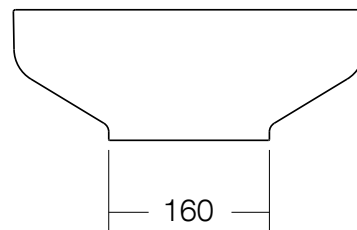

Venice 500 Basin Solid Surface White

SPECIFICATIONS

Recommended Use	Domestic, Hotel & Commercial
Material	Solid Surface
Colour	White
Capacity	11 Litres
Weight	5 kg
Overflow	No
Plug & Waste	32-40mm Solid Surface Pop-up Waste
Options	Softskin colours available

WARRANTY

Warranty - Domestic Use	15 Years
Please refer to Warranty Page for full Terms and Conditions	

Dimensions are nominal measurements only.

Disclaimer: Products in this specification manual must by regulation be installed by licensed and registered trade people. The manufacturer/distributor reserves the right to vary specifications or delete models from their range without prior notification. Dimensions are nominal measurements only. Dimensions and set-outs listed are correct at time of publication however the manufacturer/distributor takes no responsibility for printing errors.

Published 11/01/2023