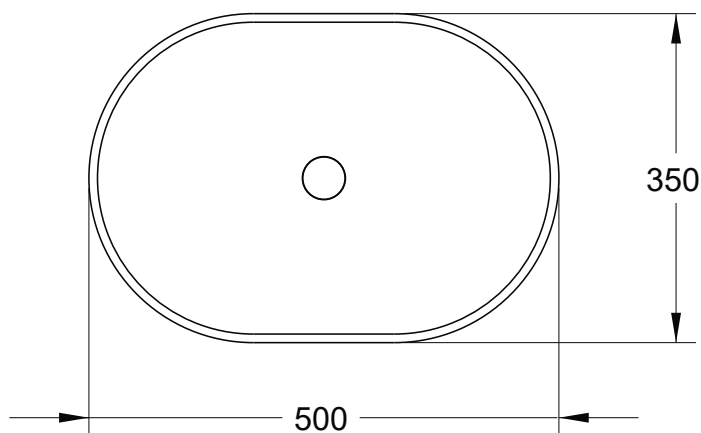

Venice 500 Basin Solid Surface White

SPECIFICATIONS

Recommended Use	Domestic, Hotel & Commercial
Material	Solid Surface
Colour	White- for Softskin colours refer to Website
Capacity	11 Litres
Weight	5 kg
Overflow	No
Plug & Waste	32-40mm Chrome Pop-up Waste (supplied)
Options	White Solid Surface Cap

WARRANTY

Warranty - Domestic Use 15 Years

Please refer to Warranty Page for full Terms and Conditions

Dimensions are nominal measurements only.

Disclaimer: Products in this specification manual must by regulation be installed by licensed and registered trade people. The manufacturer/distributor reserves the right to vary specifications or delete models from their range without prior notification. Dimensions are nominal measurements only. Dimensions and set-outs listed are correct at time of publication however the manufacturer/distributor takes no responsibility for printing errors.

Published 01/10/2020