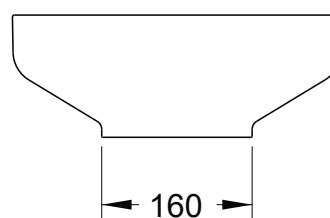

Venice 500 Basin Solid Surface White

SPECIFICATIONS

Recommended Use	Domestic, Hotel & Commercial
Material	Solid Surface
Colour	White- for Softskin colours refer to Website
Capacity	11 Litres
Weight	5 kg
Overflow	No
Plug & Waste	32-40mm Chrome Pop-up Waste (supplied)
Options	White Solid Surface Cap

WARRANTY

Warranty - Domestic Use 15 Years

Please refer to Warranty Page for full Terms and Conditions

Dimensions are nominal measurements only.

Disclaimer: Products in this specification manual must by regulation be installed by licensed and registered trade people. The manufacturer/distributor reserves the right to vary specifications or delete models from their range without prior notification. Dimensions are nominal measurements only. Dimensions and set-outs listed are correct at time of publication however the manufacturer/distributor takes no responsibility for printing errors.

Published 01/10/2020