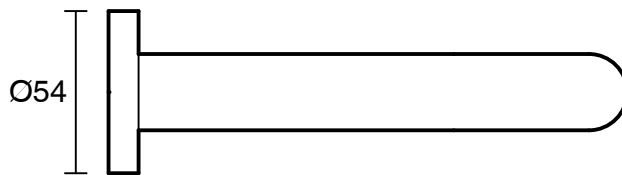

## Sussex Scala 25mm Wall Outlet Curved 160mm LUX PVD Brushed Platinum Gold (3 Star)

2268320

SPECIFICATIONS	
Recommended Use	Residential;Commercial
Colour Finish	Brushed Platinum Gold
Primary Material	DR Brass
Recommended Pressure Range	150 - 500 kPa as per AS3500
Max Continuous Working Temperature (deg C)	65
Min Continuous Working Temperature (deg C)	1
WARRANTY	
Residential Use (Years)	40
Commercial Use (Years)	10
<i>Please refer to Sussex Warranty page for full Terms and Conditions</i>	

Dimensions are nominal measurements only.