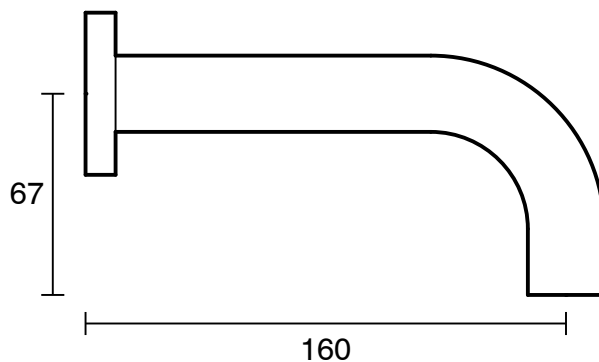

## Sussex Scala 25mm Wall Outlet Curved 160mm LUX PVD Brushed Platinum Gold (3 Star)

2268320

SPECIFICATIONS	
Recommended Use	Residential;Commercial
Colour Finish	Brushed Platinum Gold
Primary Material	DR Brass
Recommended Pressure Range	150 - 500 kPa as per AS3500
Max Continuous Working Temperature (deg C)	65
Min Continuous Working Temperature (deg C)	1
WARRANTY	
Residential Use (Years)	40
Commercial Use (Years)	10
<i>Please refer to Sussex Warranty page for full Terms and Conditions</i>	

Dimensions are nominal measurements only.