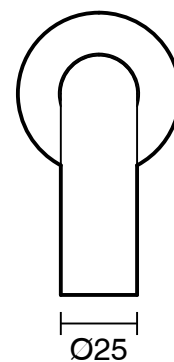

## Sussex Scala 25mm Wall Outlet Curved 160mm LUX PVD Brushed Platinum Gold (3 Star)

2268320

SPECIFICATIONS	
Recommended Use	Residential;Commercial
Colour Finish	Brushed Platinum Gold
Primary Material	DR Brass
Recommended Pressure Range	150 - 500 kPa as per AS3500
Max Continuous Working Temperature (deg C)	65
Min Continuous Working Temperature (deg C)	1
WARRANTY	
Residential Use (Years)	40
Commercial Use (Years)	10
<i>Please refer to Sussex Warranty page for full Terms and Conditions</i>	

Dimensions are nominal measurements only.