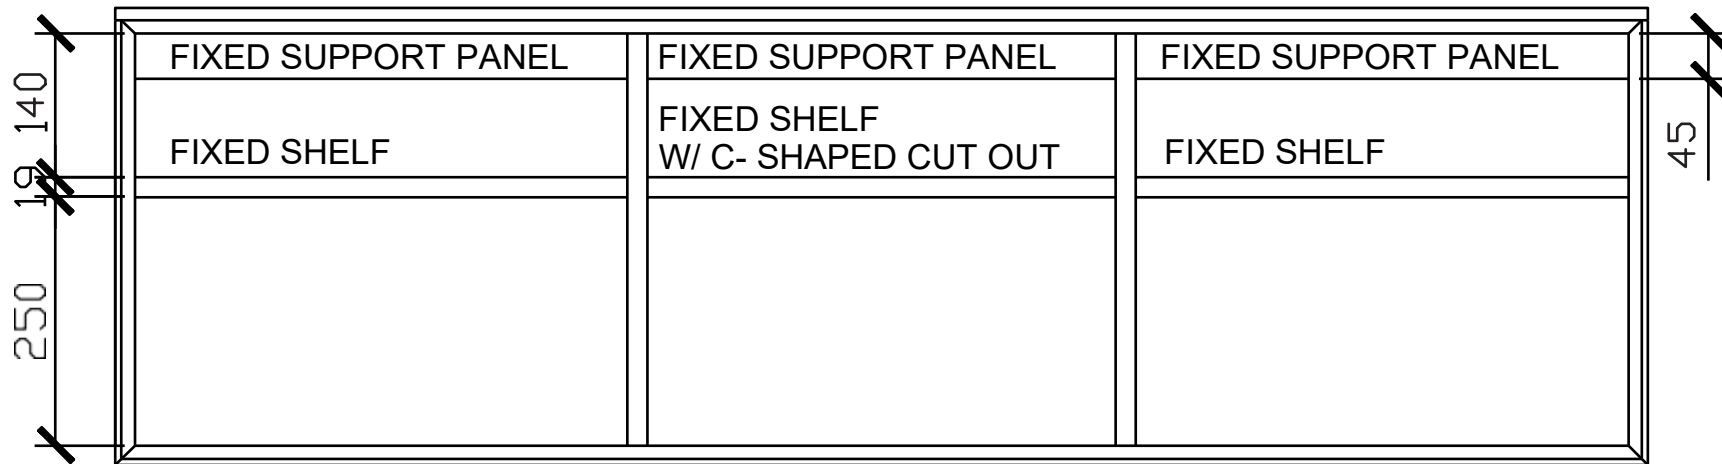

1500W x 450D x 450H

**DOORS WITH INTERNAL FIXED SHELF

SIDE VIEW for all sizes