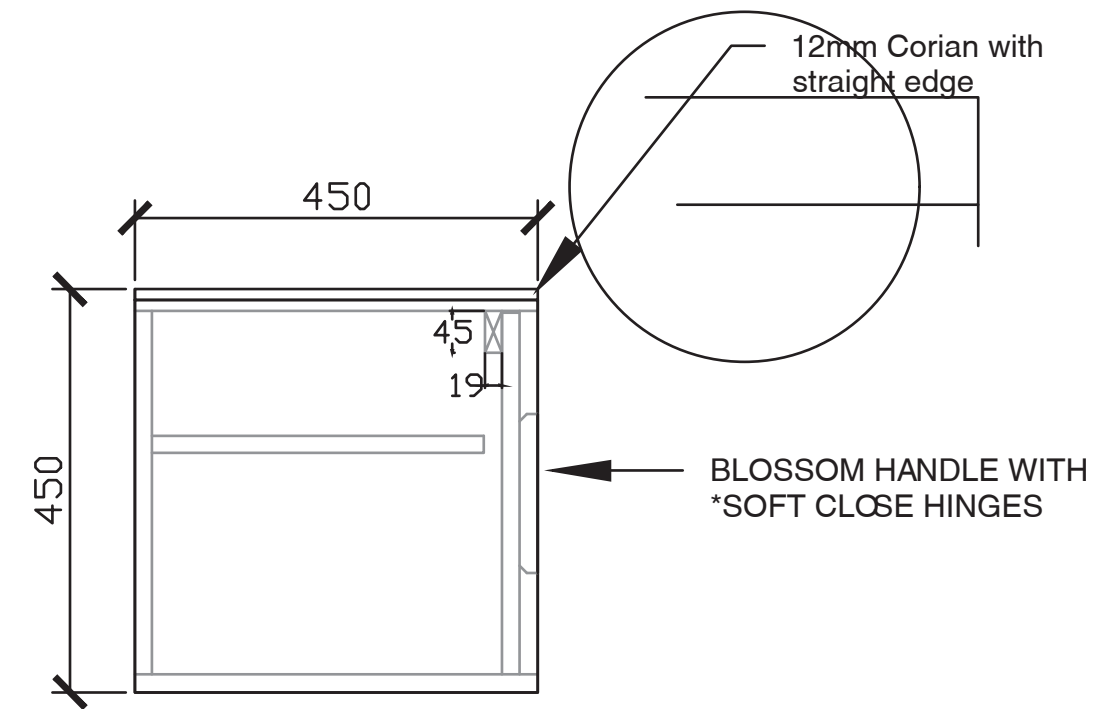

1500W x 450D x 450H

**DOORS WITH INTERNAL FIXED SHELF

SIDE VIEW for all sizes