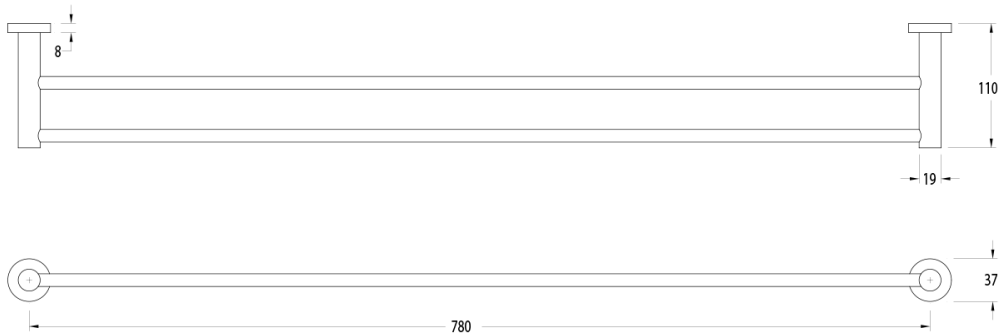

Milli Mood Edit Double Towel Rail 780mm PVD Matte Black

9511412

SPECIFICATIONS

Recommended Use	Domestic, Hotel & Commercial
Colour	Matte Black
Material	DR Brass

WARRANTY

Replacement Only - Domestic Use 15 Years

Please refer to Warranty Page for full Terms and Conditions

Dimensions are nominal measurements only.

CLEANING RECOMMENDATIONS:

We recommend the use of soapy water or approved cleaners. This product should not be cleaned with abrasive materials. Damage caused by any improper treatment is not covered by the product warranty. Refer to Warranty Conditions

Disclaimer: Products in this specification manual must by regulation be installed by licensed and registered trade people. The manufacturer/distributor reserves the right to vary specifications or delete models from their range without prior notification. Dimensions are nominal measurements only. Dimensions and set-outs listed are correct at time of publication however the manufacturer/distributor takes no responsibility for printing errors.

Published 28/03/2022

To see the complete Milli range go to
www.reece.com.au