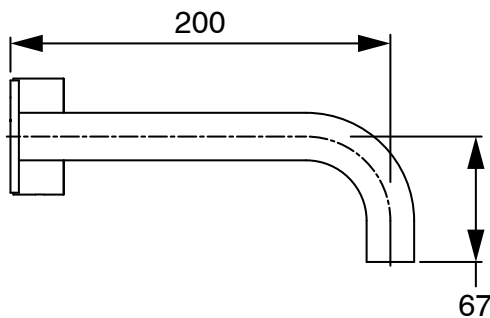

Milli Pure Progressive Wall Basin Mixer Tap System 200mm with Cirque Textured Handle PVD Brushed Gold (3 Star)
9510860

SPECIFICATIONS	
Recommended Use	Domestic;Hotel;Commercial
Colour Finish	Brushed Gold
Primary Material	DR Brass
Recommended Pressure Range	150 - 500 kPa as per AS3500
Max Continuous Working Temperature (deg C)	65
Min Continuous Working Temperature (deg C)	5
Hot Water Unit Suitability	Storage Tank;Continuous Flow
WARRANTY	
Warranty - Domestic Use (Years)	15
Spare Parts & Labour (Years)	1
<i>Please refer to Warranty Page for full Terms and Conditions</i>	