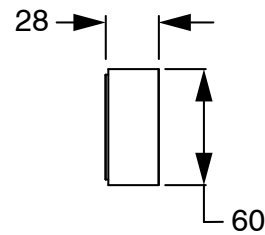

Milli Pure Progressive Wall Basin Mixer Tap System 200mm with Cirque Textured Handle PVD Brushed Gold (3 Star)
9510860

SPECIFICATIONS	
Recommended Use	Domestic;Hotel;Commercial
Colour Finish	Brushed Gold
Primary Material	DR Brass
Recommended Pressure Range	150 - 500 kPa as per AS3500
Max Continuous Working Temperature (deg C)	65
Min Continuous Working Temperature (deg C)	5
Hot Water Unit Suitability	Storage Tank;Continuous Flow
WARRANTY	
Warranty - Domestic Use (Years)	15
Spare Parts & Labour (Years)	1
<i>Please refer to Warranty Page for full Terms and Conditions</i>	