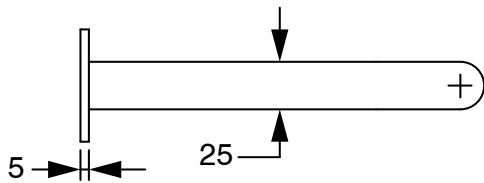

Milli Pure Progressive Wall Basin Mixer Tap System 200mm with Cirque Textured Handle PVD Brushed Gold (3 Star)
9510860

SPECIFICATIONS	
Recommended Use	Domestic;Hotel;Commercial
Colour Finish	Brushed Gold
Primary Material	DR Brass
Recommended Pressure Range	150 - 500 kPa as per AS3500
Max Continuous Working Temperature (deg C)	65
Min Continuous Working Temperature (deg C)	5
Hot Water Unit Suitability	Storage Tank;Continuous Flow
WARRANTY	
Warranty - Domestic Use (Years)	15
Spare Parts & Labour (Years)	1
<i>Please refer to Warranty Page for full Terms and Conditions</i>	