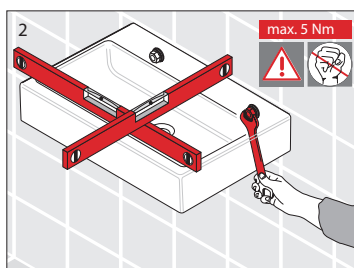

Laufen Val Wall / Counter Basin with Overflow 1 Taphole 450mm White

Washbasins / Open valve / click clack valve

EN Guarantee/Liability only when assembled by a licensed plumber in accordance with the instructions and local regulations.

Open Valve

Click Clack Valve

Push to Close
Push to Open

Plumbers, please ensure a copy of the Installation Instructions are left with the end user for future reference