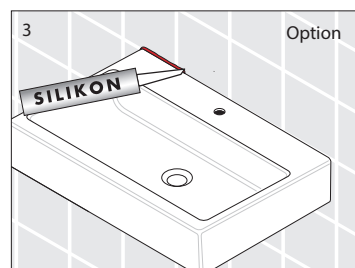

Laufen Val Wall / Counter Basin with Overflow 1 Taphole 450mm White

Washbasins / Open valve / click clack valve

EN Guarantee/Liability only when assembled by a licensed plumber in accordance with the instructions and local regulations.

Open Valve

Click Clack Valve

Push to Close
Push to Open

Plumbers, please ensure a copy of the Installation Instructions are left with the end user for future reference