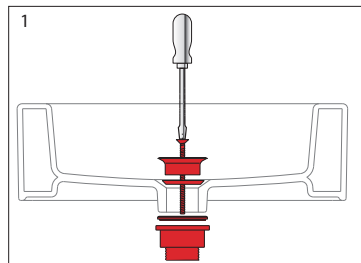

Laufen Val Wall / Counter Basin with Overflow 1 Taphole 450mm White

Washbasins / Open valve / click clack valve

EN Guarantee/Liability only when assembled by a licensed plumber in accordance with the instructions and local regulations.

Open Valve

Click Clack Valve

Push to Close
Push to Open

Plumbers, please ensure a copy of the Installation Instructions are left with the end user for future reference