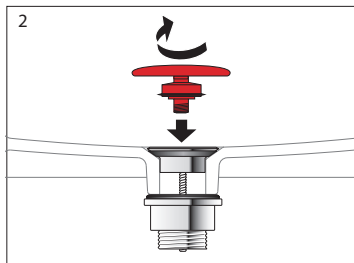

Laufen Val Wall / Counter Basin with Overflow 1 Taphole 450mm White

Washbasins / Open valve / click clack valve

EN Guarantee/Liability only when assembled by a licensed plumber in accordance with the instructions and local regulations.

Open Valve

Click Clack Valve

Push to Close
Push to Open

Plumbers, please ensure a copy of the Installation Instructions are left with the end user for future reference