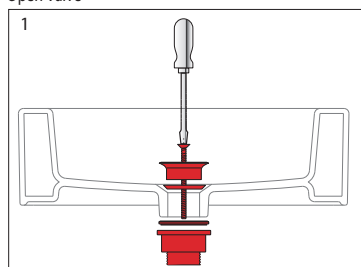

Laufen Val Wall / Counter Basin with Overflow 1 Taphole 450mm White

Washbasins / Open valve / click clack valve

EN Guarantee/Liability only when assembled by a licensed plumber in accordance with the instructions and local regulations.

Open Valve

Click Clack Valve

Push to Close
Push to Open

Plumbers, please ensure a copy of the Installation Instructions are left with the end user for future reference