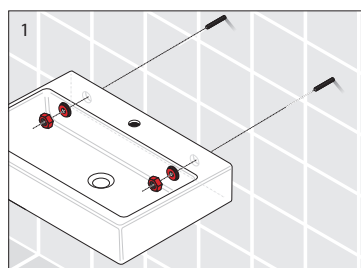

Laufen Val Wall / Counter Basin with Overflow 1 Taphole 450mm White

Washbasins / Open valve / click clack valve

EN Guarantee/Liability only when assembled by a licensed plumber in accordance with the instructions and local regulations.

Open Valve

Click Clack Valve

Push to Close
Push to Open

Plumbers, please ensure a copy of the Installation Instructions are left with the end user for future reference