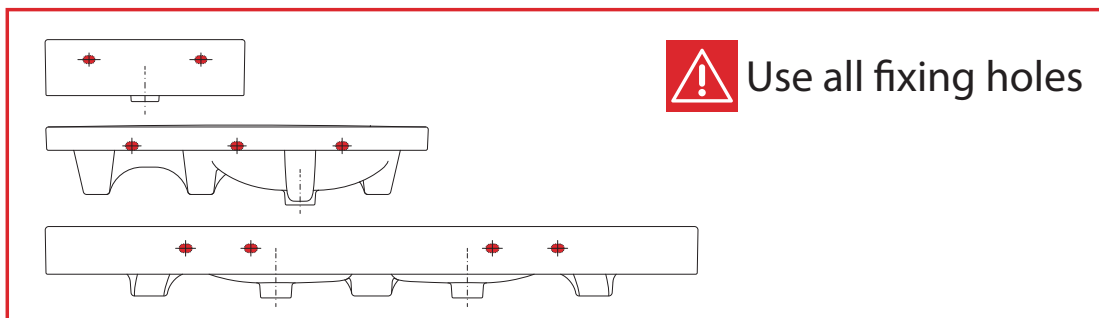

Laufen Val Wall / Counter Basin with Overflow 1 Taphole 450mm White

Washbasins / Open valve / click clack valve

EN Guarantee/Liability only when assembled by a licensed plumber in accordance with the instructions and local regulations.

Open Valve

Click Clack Valve

Push to Close
Push to Open

Plumbers, please ensure a copy of the Installation Instructions are left with the end user for future reference