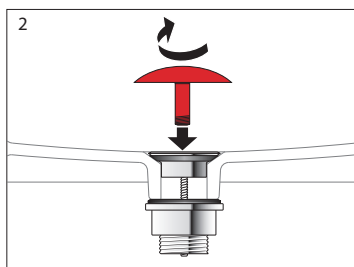

Laufen Val Wall / Counter Basin with Overflow 1 Taphole 450mm White

Washbasins / Open valve / click clack valve

EN Guarantee/Liability only when assembled by a licensed plumber in accordance with the instructions and local regulations.

Open Valve

Click Clack Valve

Push to Close
Push to Open

Plumbers, please ensure a copy of the Installation Instructions are left with the end user for future reference