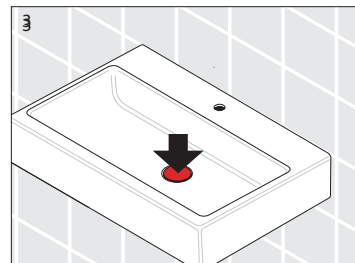

Laufen Val Wall / Counter Basin with Overflow 1 Taphole 450mm White

Washbasins / Open valve / click clack valve

EN Guarantee/Liability only when assembled by a licensed plumber in accordance with the instructions and local regulations.

Open Valve

Click Clack Valve

Push to Close
Push to Open

Plumbers, please ensure a copy of the Installation Instructions are left with the end user for future reference