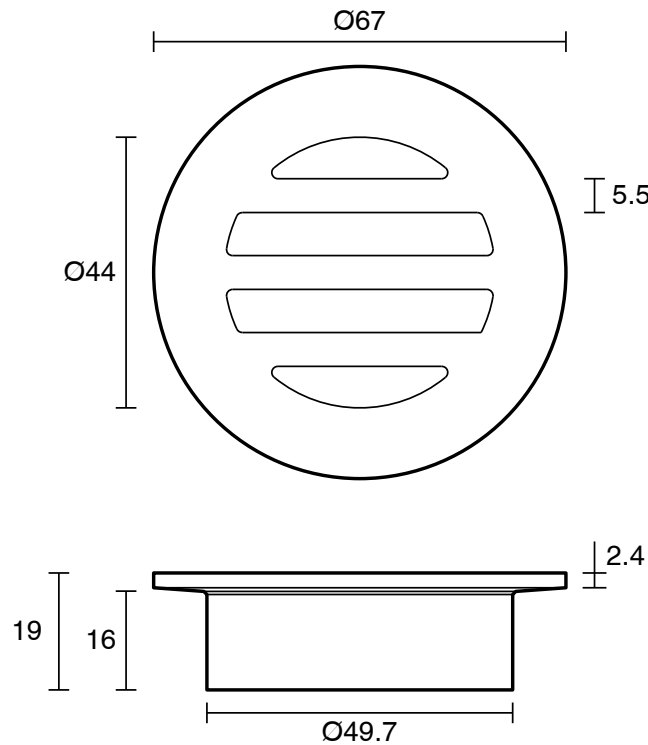

mizu

Mizu Drift Drop In Grate Round 50mm Matte Black

9512191

SPECIFICATIONS	
Recommended Use	Domestic, Hotel & Commercial
Material	Brass
Colour	Matte Black
Finish	Matte
Waste Size	50 mm
WARRANTY	
Replacement Only - Domestic Use	12 Months
<i>Please refer to Warranty Page for full Terms and Conditions</i>	