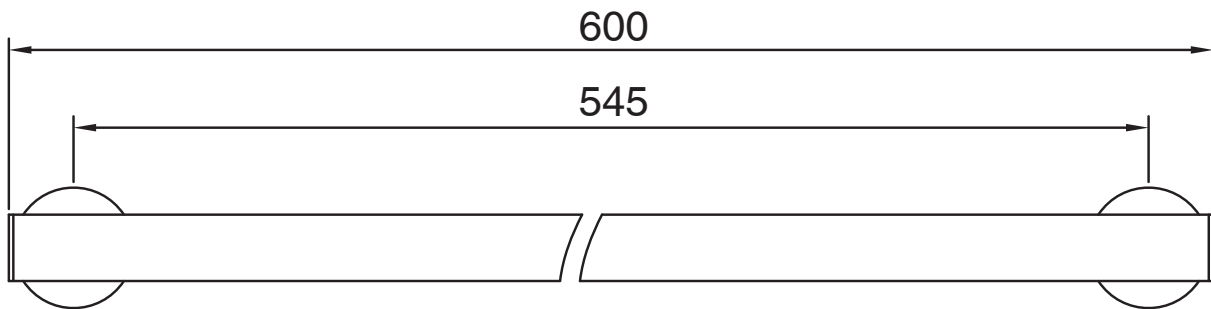

Mizu Drift Single Towel Rail 600mm Brushed Nickel

9512560

SPECIFICATIONS

Recommended Use	Domestic, Hotel & Commercial
Colour	Brushed Nickel
Material	Brass

WARRANTY

Replacement Only - Domestic Use	10 Years
Parts Replacement Only	12 Months

Please refer to Warranty Page for full Terms and Conditions

Dimensions are nominal measurements only.

CLEANING RECOMMENDATIONS:

We recommend the use of soapy water or approved cleaners. This product should not be cleaned with abrasive materials. Damage caused by any improper treatment is not covered by the product warranty. Refer to Warranty Conditions

Disclaimer: Products in this specification manual must by regulation be installed by licensed and registered trade people. The manufacturer/distributor reserves the right to vary specifications or delete models from their range without prior notification. Dimensions are nominal measurements only. Dimensions and set-outs listed are correct at time of publication however the manufacturer/distributor takes no responsibility for printing errors.

Published 21/03/2024

To see the complete Mizu range go to www.reece.com.au