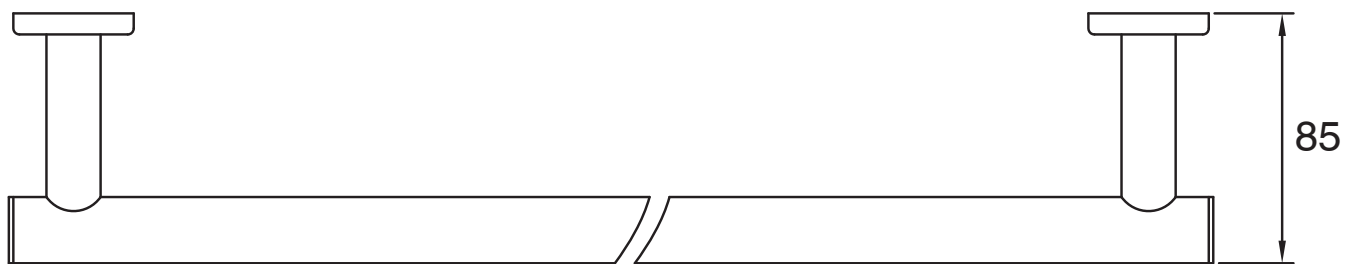

Mizu Drift Single Towel Rail 600mm Brushed Nickel

9512560

SPECIFICATIONS

Recommended Use	Domestic, Hotel & Commercial
Colour	Brushed Nickel
Material	Brass

WARRANTY

Replacement Only - Domestic Use	10 Years
Parts Replacement Only	12 Months

Please refer to Warranty Page for full Terms and Conditions

Dimensions are nominal measurements only.

CLEANING RECOMMENDATIONS:

We recommend the use of soapy water or approved cleaners. This product should not be cleaned with abrasive materials. Damage caused by any improper treatment is not covered by the product warranty. Refer to Warranty Conditions

Disclaimer: Products in this specification manual must by regulation be installed by licensed and registered trade people. The manufacturer/distributor reserves the right to vary specifications or delete models from their range without prior notification. Dimensions are nominal measurements only. Dimensions and set-outs listed are correct at time of publication however the manufacturer/distributor takes no responsibility for printing errors.

Published 21/03/2024

To see the complete Mizu range go to www.reece.com.au