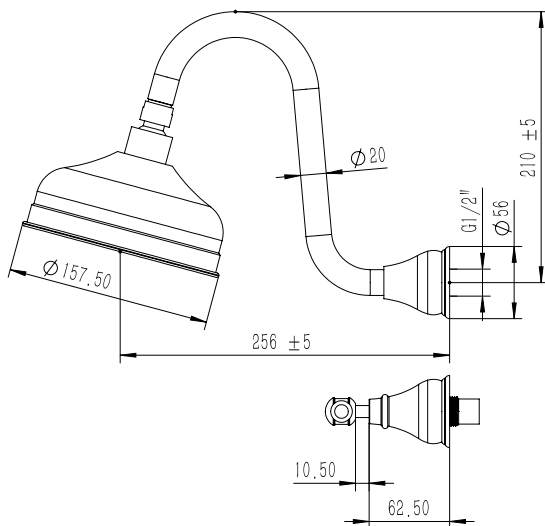

Milli Voir Gooseneck Shower Set Lever Handle Chrome (3 Star)

4204460

SPECIFICATIONS

Recommended Use	Domestic, hotel and commercial
Colour	Chrome
Material	DR Brass
Recommended Pressure Range	150 - 500 kPa
Max Continuous Working Pressure	500 kPa
Max Continuous Working Temperature	80 deg C
Suitable for Storage Tank Hot Water	Yes
Suitable for Continuous Flow Hot Water	Yes
Suitable for Gravity Feed Hot Water	No

WARRANTY

Warranty - Domestic Use	15 Years
Spare Parts & Labour	12 Months

Please refer to Warranty Page for full Terms and Conditions

Dimensions are nominal measurements only.

CLEANING RECOMMENDATIONS:

We recommend the use of soapy water or approved cleaners. This product should not be cleaned with abrasive materials. Damage caused by any improper treatment is not covered by the product warranty. Refer to Warranty Conditions

Disclaimer: Products in this specification manual must by regulation be installed by licensed and registered trade people. The manufacturer/distributor reserves the right to vary specifications or delete models from their range without prior notification. Dimensions are nominal measurements only. Dimensions and set-outs listed are correct at time of publication however the manufacturer/distributor takes no responsibility for printing errors.

Published 01/06/2020

To see the complete Milli range go to www.reece.com.au