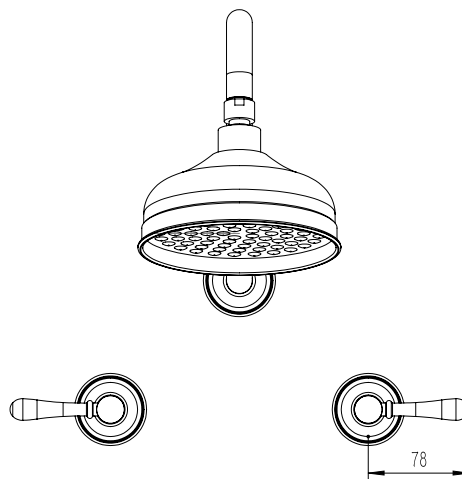

Milli Voir Gooseneck Shower Set Lever Handle Chrome (3 Star)

4204460

SPECIFICATIONS

Recommended Use	Domestic, hotel and commercial
Colour	Chrome
Material	DR Brass
Recommended Pressure Range	150 - 500 kPa
Max Continuous Working Pressure	500 kPa
Max Continuous Working Temperature	80 deg C
Suitable for Storage Tank Hot Water	Yes
Suitable for Continuous Flow Hot Water	Yes
Suitable for Gravity Feed Hot Water	No

WARRANTY

Warranty - Domestic Use	15 Years
Spare Parts & Labour	12 Months

Please refer to Warranty Page for full Terms and Conditions

Dimensions are nominal measurements only.

CLEANING RECOMMENDATIONS:

We recommend the use of soapy water or approved cleaners. This product should not be cleaned with abrasive materials. Damage caused by any improper treatment is not covered by the product warranty. Refer to Warranty Conditions

Disclaimer: Products in this specification manual must by regulation be installed by licensed and registered trade people. The manufacturer/distributor reserves the right to vary specifications or delete models from their range without prior notification. Dimensions are nominal measurements only. Dimensions and set-outs listed are correct at time of publication however the manufacturer/distributor takes no responsibility for printing errors.

Published 01/06/2020

To see the complete Milli range go to www.reece.com.au