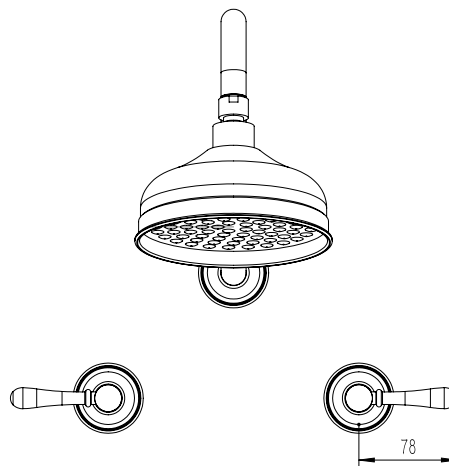

Milli Monument Edit Gooseneck Shower Set Lever Handles Chrome (3 Star)

4204460

SPECIFICATIONS

Recommended Use	Domestic, Hotel & Commercial
Colour	Chrome
Finish	Polished
Material	DR Brass
Recommended Pressure Range	150 - 500 kPa
Maximum Continuous Working Temperature	80 deg C
Suitable for Storage Tank Hot Water	Yes
Suitable for Continuous Flow Hot Water	Yes
Suitable for Gravity Feed Hot Water	No

WARRANTY

Warranty - Domestic Use	15 Years
Spare Parts & Labour	12 Months

Please refer to Warranty Page for full Terms and Conditions

Dimensions are nominal measurements only.

CLEANING RECOMMENDATIONS:

We recommend the use of soapy water or approved cleaners. This product should not be cleaned with abrasive materials. Damage caused by any improper treatment is not covered by the product warranty. Refer to Warranty Conditions

Disclaimer: Products in this specification manual must by regulation be installed by licensed and registered trade people. The manufacturer/distributor reserves the right to vary specifications or delete models from their range without prior notification. Dimensions are nominal measurements only. Dimensions and set-outs listed are correct at time of publication however the manufacturer/distributor takes no responsibility for printing errors.

Published 05/10/2022

To see the complete Milli range go to www.reece.com.au