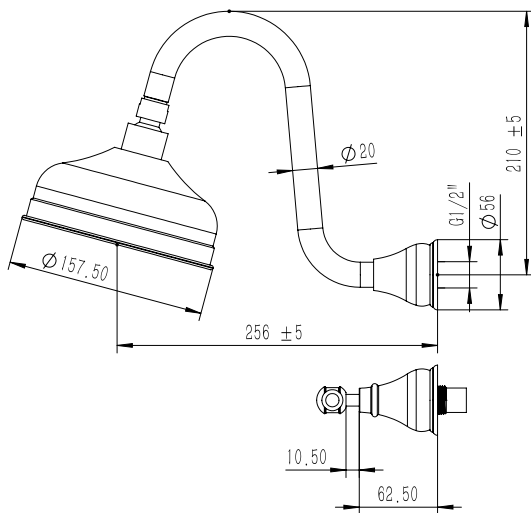

Milli Monument Edit Gooseneck Shower Set Lever Handles Chrome (3 Star)

4204460

SPECIFICATIONS

Recommended Use	Domestic, Hotel & Commercial
Colour	Chrome
Finish	Polished
Material	DR Brass
Recommended Pressure Range	150 - 500 kPa
Maximum Continuous Working Temperature	80 deg C
Suitable for Storage Tank Hot Water	Yes
Suitable for Continuous Flow Hot Water	Yes
Suitable for Gravity Feed Hot Water	No

WARRANTY

Warranty - Domestic Use	15 Years
Spare Parts & Labour	12 Months

Please refer to Warranty Page for full Terms and Conditions

Dimensions are nominal measurements only.

CLEANING RECOMMENDATIONS:

We recommend the use of soapy water or approved cleaners. This product should not be cleaned with abrasive materials. Damage caused by any improper treatment is not covered by the product warranty. Refer to Warranty Conditions

Disclaimer: Products in this specification manual must by regulation be installed by licensed and registered trade people. The manufacturer/distributor reserves the right to vary specifications or delete models from their range without prior notification. Dimensions are nominal measurements only. Dimensions and set-outs listed are correct at time of publication however the manufacturer/distributor takes no responsibility for printing errors.

Published 05/10/2022

To see the complete Milli range go to www.reece.com.au